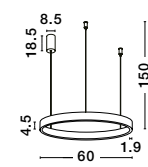

Adjustable Height

**ELOWEN - 9345661**

Triac Dimmable

Brushed Gold Aluminium & Acrylic

LED 60 Watt 220 Volt

2552Lm 3000K IP20

Up & Down Light

D: 60 H: 150 cm

WIDTH  
1.9 cm

Adjustable Height

**ELOWEN - 9345665**

Triac Dimmable

Brushed Gold Aluminium & Acrylic

LED 77 Watt 220 Volt

3326Lm 3000K IP20

Up & Down Light

D: 80 H: 150 cm

LIGHT  
UP &  
DOWN

Adjustable Height

**ELOWEN - 9345669**

Triac Dimmable

Brushed Gold Aluminium & Acrylic

LED 106 Watt 230 Volt

4899Lm 3000K IP20

Up & Down Light

D: 98 H: 200 cm