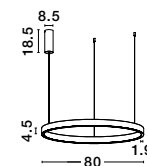

WIDTH  
1.9 cm

Adjustable Height

**ELOWEN - 9345665**

Triac Dimmable

Brushed Gold Aluminium & Acrylic

LED 77 Watt 220 Volt

3326Lm 3000K IP20

Up & Down Light

D: 80 H: 150 cm

LIGHT  
UP &  
DOWN

Adjustable Height

**ELOWEN - 9345669**

Triac Dimmable

Brushed Gold Aluminium & Acrylic

LED 106 Watt 230 Volt

4899Lm 3000K IP20

Up & Down Light

D: 98 H: 200 cm