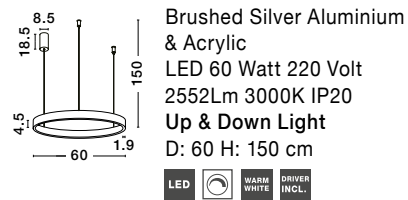

Adjustable Height

**ELOWEN - 9345662**  
 Triac Dimmable  
 Brushed Silver Aluminium & Acrylic  
 LED 60 Watt 220 Volt  
 2552Lm 3000K IP20  
 Up & Down Light  
 D: 60 H: 150 cm

Adjustable Height

WIDTH  
1.9 cm

**ELOWEN - 9345666**  
 Triac Dimmable  
 Brushed Silver Aluminium & Acrylic  
 LED 77 Watt 220 Volt  
 3326Lm 3000K IP20  
 Up & Down Light  
 D: 80 H: 150 cm

LIGHT  
UP &  
DOWN

Adjustable Height

**ELOWEN - 9345670**  
 Triac Dimmable  
 Brushed Silver Aluminium & Acrylic  
 LED 106 Watt 230 Volt  
 4899Lm 3000K IP20  
 Up & Down Light  
 D: 98 H: 200 cm