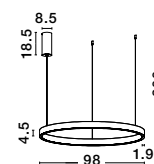

Adjustable Height

**ELOWEN - 9345662**  
 Triac Dimmable  
 Brushed Silver Aluminium & Acrylic  
 LED 60 Watt 220 Volt  
 2552Lm 3000K IP20  
 Up & Down Light  
 D: 60 H: 150 cm

Adjustable Height

WIDTH  
1.9 cm

**ELOWEN - 9345666**  
 Triac Dimmable  
 Brushed Silver Aluminium & Acrylic  
 LED 77 Watt 220 Volt  
 3326Lm 3000K IP20  
 Up & Down Light  
 D: 80 H: 150 cm

LIGHT  
UP &  
DOWN

Adjustable Height

**ELOWEN - 9345670**  
 Triac Dimmable  
 Brushed Silver Aluminium & Acrylic  
 LED 106 Watt 230 Volt  
 4899Lm 3000K IP20  
 Up & Down Light  
 D: 98 H: 200 cm