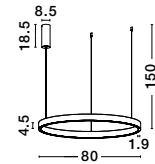

Adjustable Height

**ELOWEN - 9345662**  
 Triac Dimmable  
 Brushed Silver Aluminium & Acrylic  
 LED 60 Watt 220 Volt  
 2552Lm 3000K IP20  
 Up & Down Light  
 D: 60 H: 150 cm

Adjustable Height

WIDTH  
1.9 cm

**ELOWEN - 9345666**  
 Triac Dimmable  
 Brushed Silver Aluminium & Acrylic  
 LED 77 Watt 220 Volt  
 3326Lm 3000K IP20  
 Up & Down Light  
 D: 80 H: 150 cm

LIGHT  
UP &  
DOWN

Adjustable Height

**ELOWEN - 9345670**  
 Triac Dimmable  
 Brushed Silver Aluminium & Acrylic  
 LED 106 Watt 230 Volt  
 4899Lm 3000K IP20  
 Up & Down Light  
 D: 98 H: 200 cm