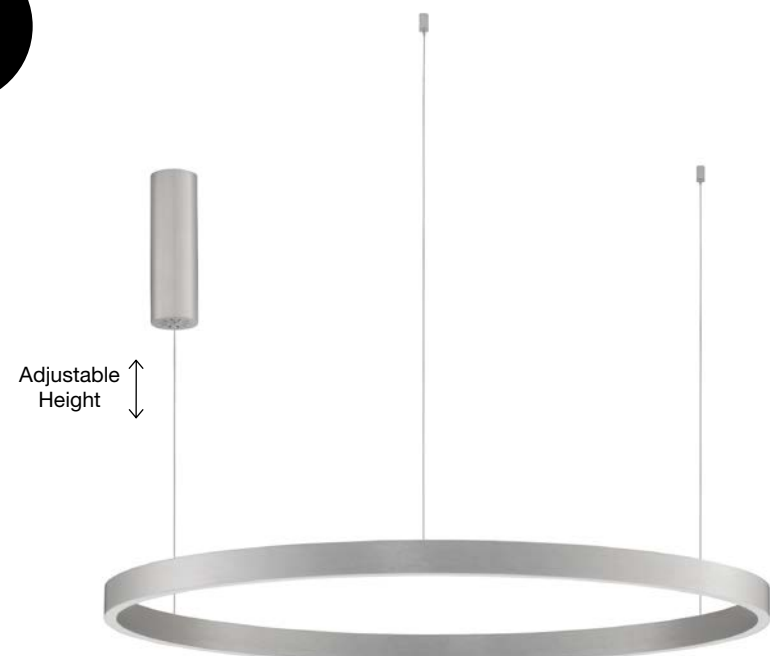

Adjustable Height

**ELOWEN - 9345662**  
 Triac Dimmable  
 Brushed Silver Aluminium & Acrylic  
 LED 60 Watt 220 Volt  
 2552Lm 3000K IP20  
 Up & Down Light  
 D: 60 H: 150 cm

Adjustable Height

WIDTH  
1.9 cm

**ELOWEN - 9345666**  
 Triac Dimmable  
 Brushed Silver Aluminium & Acrylic  
 LED 77 Watt 220 Volt  
 3326Lm 3000K IP20  
 Up & Down Light  
 D: 80 H: 150 cm

LIGHT  
UP &  
DOWN

Adjustable Height

**ELOWEN - 9345670**  
 Triac Dimmable  
 Brushed Silver Aluminium & Acrylic  
 LED 106 Watt 230 Volt  
 4899Lm 3000K IP20  
 Up & Down Light  
 D: 98 H: 200 cm