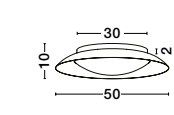

ZANO • 9053821
Triac Dimmable
Golden Leaf Metal
& White Acrylic Diffuser
LED 28 Watt 230 Volt
1400Lm 3000K IP20
D: 50 H: 10 cm