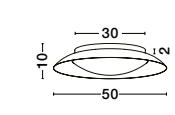

ZANO • 9053822
Triac Dimmable
Silver Leaf Metal
& White Acrylic Diffuser
LED 28 Watt 230 Volt
1400Lm 3000K IP20
D: 50 H: 10 cm