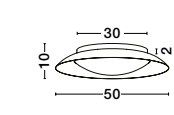

ZANO . 9053821
Triac Dimmable
Golden Leaf Metal
& White Acrylic Diffuser
LED 28 Watt 230 Volt
1400Lm 3000K IP20
D: 50 H: 10 cm