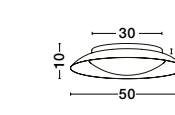

ZANO . 9053822
Triac Dimmable
Silver Leaf Metal
& White Acrylic Diffuser
LED 28 Watt 230 Volt
1400Lm 3000K IP20
D: 50 H: 10 cm