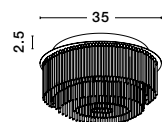

CR 91808911

ROSARNO - 9180891

Chrome Metal
Glass & K9 Crystal
LED G9 6x5 Watt 230 Volt
IP20 Bulb Excluded
D: 35 H: 18 cm

CR 91808921

CR 91808922

CR 91808923

NUNZIA - 9180892

Chrome Metal
Glass & K9 Crystal
LED G9 6x5 Watt 230 Volt
IP20 Bulb Excluded
D: 35 H: 27 cm

ZEFFARI - 9361084

Chrome Aluminium
& K9 Crystal
LED 40 Watt 230 Volt
2400Lm 4000K IP20
D: 50 H: 10.7 cm

ZEFFARI - 9361083

Golden Leaf Aluminium
& K9 Crystal
LED 40 Watt 230 Volt
2400Lm 4000K IP20
D: 50 H: 10.7 cm

CR 93610821

FONTANA - 9361082

Chrome Metal
K9 Crystal
LED G9 5x5 Watt 230 Volt
IP20 Bulb Excluded
D: 40 H: 32 cm

CR 93610811

FONTANA - 9361081

Golden Leaf Metal
K9 Crystal
LED G9 5x5 Watt 230 Volt
IP20 Bulb Excluded
D: 40 H: 32 cm