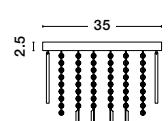

CR 91808911

ROSARNO - 9180891

Chrome Metal
Glass & K9 Crystal
LED G9 6x5 Watt 230 Volt
IP20 Bulb Excluded
D: 35 H: 18 cm

CR 91808921

CR 91808922

CR 91808923

NUNZIA - 9180892

Chrome Metal
Glass & K9 Crystal
LED G9 6x5 Watt 230 Volt
IP20 Bulb Excluded
D: 35 H: 27 cm

ZEFFARI - 9361084

Chrome Aluminium
& K9 Crystal
LED 40 Watt 230 Volt
2400Lm 4000K IP20
D: 50 H: 10.7 cm

ZEFFARI - 9361083

Golden Leaf Aluminium
& K9 Crystal
LED 40 Watt 230 Volt
2400Lm 4000K IP20
D: 50 H: 10.7 cm

CR 93610821

FONTANA - 9361082

Chrome Metal
K9 Crystal
LED G9 5x5 Watt 230 Volt
IP20 Bulb Excluded
D: 40 H: 32 cm

CR 93610811

FONTANA - 9361081

Golden Leaf Metal
K9 Crystal
LED G9 5x5 Watt 230 Volt
IP20 Bulb Excluded
D: 40 H: 32 cm