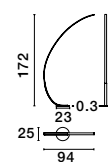

PREMIUM - 9396061

Dimmable
Sandy White Aluminium
& Acrylic
LED 30 Watt 230 Volt
1580Lm 3000K IP20
Cable Length: 245 cm
L: 26 W: 94 H: 172 cm

PREMIUM - 9396060

Dimmable
Sandy Black Aluminium
& Acrylic
LED 30 Watt 230 Volt
1580Lm 3000K IP20
Cable Length: 245 cm
L: 26 W: 94 H: 172 cm