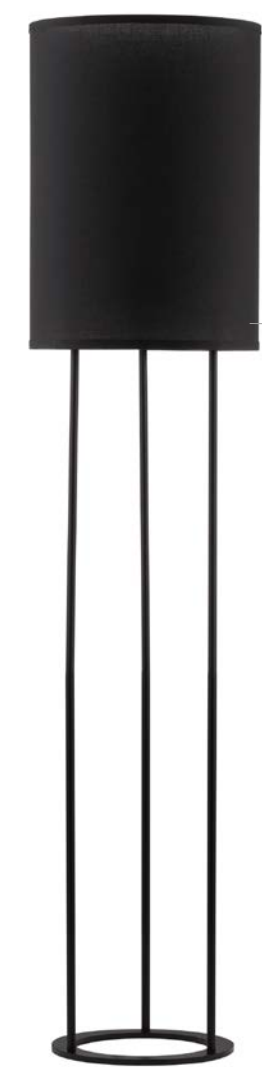

S 94016531

SAMA - 9401653

White Fabric Shade
White Aluminium Base
LED E27 1x12 Watt 230 Volt
IP20 Bulb Excluded
Cable Length: 180 cm
L: 90 H: 180 cm

S 94016521

SAMA - 9401652

Black Fabric Shade
Black Aluminium Base
LED E27 1x12 Watt 230 Volt
IP20 Bulb Excluded
Cable Length: 180 cm
L: 90 H: 180 cm

S 90433011

LEITH - 9043301

Black Fabric Shade
& Black Aluminium
LED E27 1x12 Watt 230 Volt
IP20 Bulb Excluded
Cable Length: 300 cm
D: 30 H: 135 cm

S 90501601

RETRO - 9050160

Black Fabric Shade
Black Metal
LED E27 1x12 Watt 230 Volt
IP20 Bulb Excluded
Cable Length: 200 cm
D: 44 W: 38 H: 145 cm