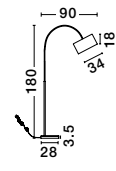

S 94016531

SAMA - 9401653

White Fabric Shade
White Aluminium Base
LED E27 1x12 Watt 230 Volt
IP20 Bulb Excluded
Cable Length: 180 cm
L: 90 H: 180 cm

S 94016521

SAMA - 9401652

Black Fabric Shade
Black Aluminium Base
LED E27 1x12 Watt 230 Volt
IP20 Bulb Excluded
Cable Length: 180 cm
L: 90 H: 180 cm

S 90433011

LEITH - 9043301

Black Fabric Shade
& Black Aluminium
LED E27 1x12 Watt 230 Volt
IP20 Bulb Excluded
Cable Length: 300 cm
D: 30 H: 135 cm

S 90501601

RETRO - 9050160

Black Fabric Shade
Black Metal
LED E27 1x12 Watt 230 Volt
IP20 Bulb Excluded
Cable Length: 200 cm
D: 44 W: 38 H: 145 cm