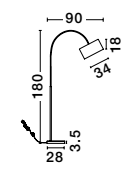

S 94016531

SAMA - 9401653

White Fabric Shade
White Aluminium Base
LED E27 1x12 Watt 230 Volt
IP20 Bulb Excluded
Cable Length: 180 cm
L: 90 H: 180 cm

S 94016521

SAMA - 9401652

Black Fabric Shade
Black Aluminium Base
LED E27 1x12 Watt 230 Volt
IP20 Bulb Excluded
Cable Length: 180 cm
L: 90 H: 180 cm

S 90433011

LEITH - 9043301

Black Fabric Shade
& Black Aluminium
LED E27 1x12 Watt 230 Volt
IP20 Bulb Excluded
Cable Length: 300 cm
D: 30 H: 135 cm

S 90501601

RETRO - 9050160

Black Fabric Shade
Black Metal
LED E27 1x12 Watt 230 Volt
IP20 Bulb Excluded
Cable Length: 200 cm
D: 44 W: 38 H: 145 cm