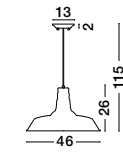

Black & Brass Metal  
LED E27 1x12 Watt 230 Volt  
IP20 Bulb Excluded  
D: 22 H: 95 cm

Adjustable Height

**OSTERIA - 620201**

Rust Steel Outside  
Rust Inside  
Black Fabric Wire  
LED E27 1x12 Watt 230 Volt  
IP20 Bulb Excluded  
D: 46 H: 26 H2: 115 cm

Adjustable Height

**OSTERIA - 420201**

Shining Black Steel Outside  
Matt White Inside  
Black Fabric Wire  
LED E27 1x12 Watt 230 Volt  
IP20 Bulb Excluded  
D: 46 H: 26 H2: 115 cm

Adjustable Height

**OSTERIA - 420202**

Shining White Steel Outside  
Matt White Inside  
White Fabric Wire  
LED E27 1x12 Watt 230 Volt  
IP20 Bulb Excluded  
D: 46 H: 26 H2: 115 cm