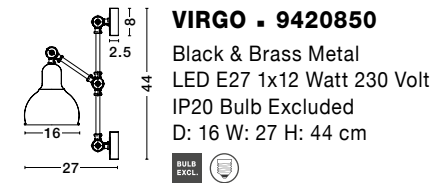

POWER SUPPLY

Adjustable

**VIRGO - 9420850**

Black & Brass Metal  
LED E27 1x12 Watt 230 Volt  
IP20 Bulb Excluded  
D: 16 W: 27 H: 44 cm

Fixed Height

Adjustable

Adjustable

**VIRGO - 9420851**

Black & Brass Metal  
LED E27 1x12 Watt 230 Volt  
IP20 Bulb Excluded  
D: 22 H: 95 cm

Adjustable Height

**OSTERIA - 620201**

Rust Steel Outside  
Rust Inside  
Black Fabric Wire  
LED E27 1x12 Watt 230 Volt  
IP20 Bulb Excluded  
D: 46 H: 26 H2: 115 cm

Adjustable Height

**OSTERIA - 420201**

Shining Black Steel Outside  
Matt White Inside  
Black Fabric Wire  
LED E27 1x12 Watt 230 Volt  
IP20 Bulb Excluded  
D: 46 H: 26 H2: 115 cm

Adjustable Height

**OSTERIA - 420202**

Shining White Steel Outside  
Matt White Inside  
White Fabric Wire  
LED E27 1x12 Watt 230 Volt  
IP20 Bulb Excluded  
D: 46 H: 26 H2: 115 cm