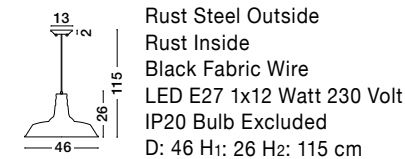

POWER SUPPLY

Adjustable

**VIRGO - 9420850**

Black & Brass Metal  
LED E27 1x12 Watt 230 Volt  
IP20 Bulb Excluded  
D: 16 W: 27 H: 44 cm

Fixed Height

Adjustable

Adjustable

**VIRGO - 9420851**

Black & Brass Metal  
LED E27 1x12 Watt 230 Volt  
IP20 Bulb Excluded  
D: 22 H: 95 cm

Adjustable Height

**OSTERIA - 620201**

Rust Steel Outside  
Rust Inside  
Black Fabric Wire  
LED E27 1x12 Watt 230 Volt  
IP20 Bulb Excluded  
D: 46 H: 26 H2: 115 cm

Adjustable Height

**OSTERIA - 420201**

Shining Black Steel Outside  
Matt White Inside  
Black Fabric Wire  
LED E27 1x12 Watt 230 Volt  
IP20 Bulb Excluded  
D: 46 H: 26 H2: 115 cm

Adjustable Height

**OSTERIA - 420202**

Shining White Steel Outside  
Matt White Inside  
White Fabric Wire  
LED E27 1x12 Watt 230 Volt  
IP20 Bulb Excluded  
D: 46 H: 26 H2: 115 cm