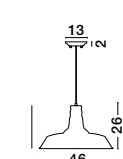

POWER SUPPLY

Adjustable

**VIRGO - 9420850**

Black & Brass Metal  
LED E27 1x12 Watt 230 Volt  
IP20 Bulb Excluded  
D: 16 W: 27 H: 44 cm

Fixed Height

Adjustable

Adjustable

**VIRGO - 9420851**

Black & Brass Metal  
LED E27 1x12 Watt 230 Volt  
IP20 Bulb Excluded  
D: 22 H: 95 cm

Adjustable Height

**OSTERIA - 620201**

Rust Steel Outside  
Rust Inside  
Black Fabric Wire  
LED E27 1x12 Watt 230 Volt  
IP20 Bulb Excluded  
D: 46 H: 26 H2: 115 cm

Adjustable Height

**OSTERIA - 420201**

Shining Black Steel Outside  
Matt White Inside  
Black Fabric Wire  
LED E27 1x12 Watt 230 Volt  
IP20 Bulb Excluded  
D: 46 H: 26 H2: 115 cm

Adjustable Height

**OSTERIA - 420202**

Shining White Steel Outside  
Matt White Inside  
White Fabric Wire  
LED E27 1x12 Watt 230 Volt  
IP20 Bulb Excluded  
D: 46 H: 26 H2: 115 cm