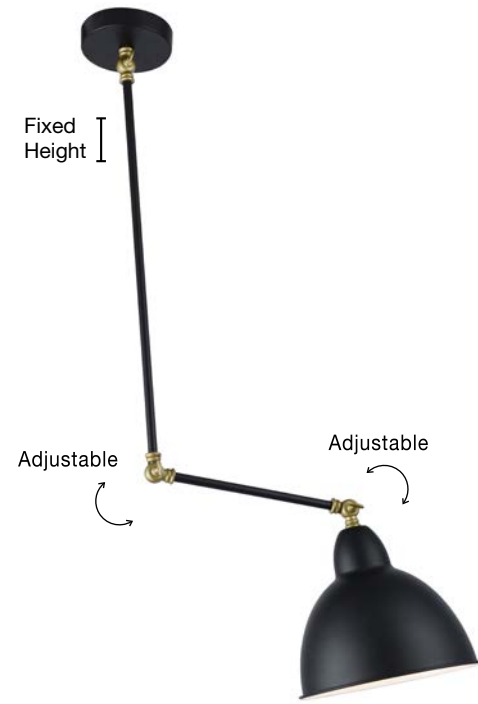

POWER SUPPLY

Adjustable

**VIRGO - 9420850**

Black & Brass Metal  
LED E27 1x12 Watt 230 Volt  
IP20 Bulb Excluded  
D: 16 W: 27 H: 44 cm

Fixed Height

Adjustable

Adjustable

**VIRGO - 9420851**

Black & Brass Metal  
LED E27 1x12 Watt 230 Volt  
IP20 Bulb Excluded  
D: 22 H: 95 cm

Adjustable Height

**OSTERIA - 620201**

Rust Steel Outside  
Rust Inside  
Black Fabric Wire  
LED E27 1x12 Watt 230 Volt  
IP20 Bulb Excluded  
D: 46 H: 26 H2: 115 cm

Adjustable Height

**OSTERIA - 420201**

Shining Black Steel Outside  
Matt White Inside  
Black Fabric Wire  
LED E27 1x12 Watt 230 Volt  
IP20 Bulb Excluded  
D: 46 H: 26 H2: 115 cm

Adjustable Height

**OSTERIA - 420202**

Shining White Steel Outside  
Matt White Inside  
White Fabric Wire  
LED E27 1x12 Watt 230 Volt  
IP20 Bulb Excluded  
D: 46 H: 26 H2: 115 cm