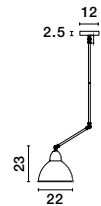

POWER SUPPLY

Adjustable

**VIRGO - 9420850**

Black & Brass Metal  
LED E27 1x12 Watt 230 Volt  
IP20 Bulb Excluded  
D: 16 W: 27 H: 44 cm

Fixed Height

Adjustable

Adjustable

**VIRGO - 9420851**

Black & Brass Metal  
LED E27 1x12 Watt 230 Volt  
IP20 Bulb Excluded  
D: 22 H: 95 cm

Adjustable Height

**OSTERIA - 620201**

Rust Steel Outside  
Rust Inside  
Black Fabric Wire  
LED E27 1x12 Watt 230 Volt  
IP20 Bulb Excluded  
D: 46 H: 26 H2: 115 cm

Adjustable Height

**OSTERIA - 420201**

Shining Black Steel Outside  
Matt White Inside  
Black Fabric Wire  
LED E27 1x12 Watt 230 Volt  
IP20 Bulb Excluded  
D: 46 H: 26 H2: 115 cm

Adjustable Height

**OSTERIA - 420202**

Shining White Steel Outside  
Matt White Inside  
White Fabric Wire  
LED E27 1x12 Watt 230 Volt  
IP20 Bulb Excluded  
D: 46 H: 26 H2: 115 cm