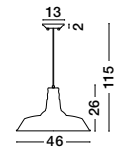

POWER SUPPLY

Adjustable

VIRGO - 9420850

Black & Brass Metal
LED E27 1x12 Watt 230 Volt
IP20 Bulb Excluded
D: 16 W: 27 H: 44 cm

Fixed Height

Adjustable

Adjustable

VIRGO - 9420851

Black & Brass Metal
LED E27 1x12 Watt 230 Volt
IP20 Bulb Excluded
D: 22 H: 95 cm

Adjustable Height

OSTERIA - 620201

Rust Steel Outside
Rust Inside
Black Fabric Wire
LED E27 1x12 Watt 230 Volt
IP20 Bulb Excluded
D: 46 H: 26 H2: 115 cm

Adjustable Height

OSTERIA - 420201

Shining Black Steel Outside
Matt White Inside
Black Fabric Wire
LED E27 1x12 Watt 230 Volt
IP20 Bulb Excluded
D: 46 H: 26 H2: 115 cm

Adjustable Height

OSTERIA - 420202

Shining White Steel Outside
Matt White Inside
White Fabric Wire
LED E27 1x12 Watt 230 Volt
IP20 Bulb Excluded
D: 46 H: 26 H2: 115 cm