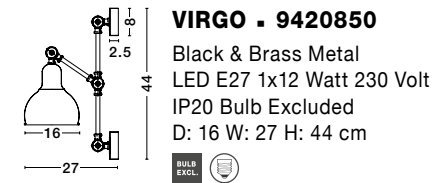

POWER SUPPLY

Adjustable

VIRGO - 9420850

Black & Brass Metal
LED E27 1x12 Watt 230 Volt
IP20 Bulb Excluded
D: 16 W: 27 H: 44 cm

Fixed Height

Adjustable

Adjustable

VIRGO - 9420851

Black & Brass Metal
LED E27 1x12 Watt 230 Volt
IP20 Bulb Excluded
D: 22 H: 95 cm

Adjustable Height

OSTERIA - 620201

Rust Steel Outside
Rust Inside
Black Fabric Wire
LED E27 1x12 Watt 230 Volt
IP20 Bulb Excluded
D: 46 H: 26 H2: 115 cm

Adjustable Height

OSTERIA - 420201

Shining Black Steel Outside
Matt White Inside
Black Fabric Wire
LED E27 1x12 Watt 230 Volt
IP20 Bulb Excluded
D: 46 H: 26 H2: 115 cm

Adjustable Height

OSTERIA - 420202

Shining White Steel Outside
Matt White Inside
White Fabric Wire
LED E27 1x12 Watt 230 Volt
IP20 Bulb Excluded
D: 46 H: 26 H2: 115 cm