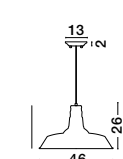

POWER SUPPLY

Adjustable

VIRGO - 9420850

Black & Brass Metal
LED E27 1x12 Watt 230 Volt
IP20 Bulb Excluded
D: 16 W: 27 H: 44 cm

Fixed Height

Adjustable

Adjustable

VIRGO - 9420851

Black & Brass Metal
LED E27 1x12 Watt 230 Volt
IP20 Bulb Excluded
D: 22 H: 95 cm

Adjustable Height

OSTERIA - 620201

Rust Steel Outside
Rust Inside
Black Fabric Wire
LED E27 1x12 Watt 230 Volt
IP20 Bulb Excluded
D: 46 H: 26 H2: 115 cm

Adjustable Height

OSTERIA - 420201

Shining Black Steel Outside
Matt White Inside
Black Fabric Wire
LED E27 1x12 Watt 230 Volt
IP20 Bulb Excluded
D: 46 H: 26 H2: 115 cm

Adjustable Height

OSTERIA - 420202

Shining White Steel Outside
Matt White Inside
White Fabric Wire
LED E27 1x12 Watt 230 Volt
IP20 Bulb Excluded
D: 46 H: 26 H2: 115 cm