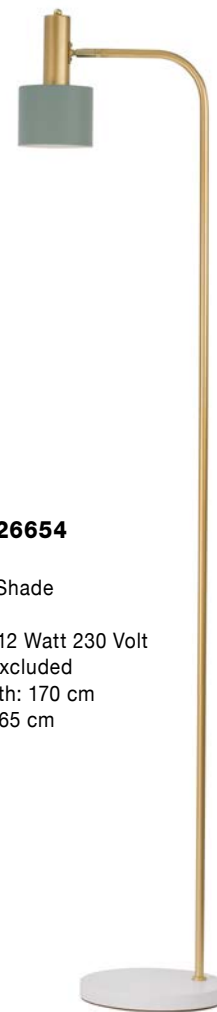

PAZ - 9426651

Gold Metal
White Metal Shade
White Base
LED E27 1x12 Watt 230 Volt
IP20 Bulb Excluded
Cable Length: 180 cm
D: 12.5 H: 60 cm

PAZ - 9050161

Gold Metal
Sandy Black Metal Shade
Black Base
LED E14 1x5 Watt 230 Volt
IP20 Bulb Excluded
Cable Length: 155 cm
D: 28 H: 43.5 cm

PAZ - 9426652

Gold Metal
Mint Metal Shade
White Base
LED E27 1x12 Watt 230 Volt
IP20 Bulb Excluded
Cable Length: 180 cm
D: 12.5 H: 60 cm

PAZ - 9426653

Gold Metal
White Metal Shade
White Base
LED E27 1x12 Watt 230 Volt
IP20 Bulb Excluded
Cable Length: 170 cm
D: 12.5 H: 165 cm

PAZ - 9050163

Gold Metal
Sandy Black Metal Shade
Black Base
LED E27 1x12 Watt 230 Volt
IP20 Bulb Excluded
Cable Length: 180 cm
D: 35 H: 153.5 cm

PAZ - 9426654

Gold Metal
Mint Metal Shade
White Base
LED E27 1x12 Watt 230 Volt
IP20 Bulb Excluded
Cable Length: 170 cm
D: 12.5 H: 165 cm