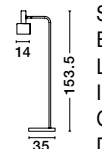

PAZ - 9426651

Gold Metal
White Metal Shade
White Base
LED E27 1x12 Watt 230 Volt
IP20 Bulb Excluded
Cable Length: 180 cm
D: 12.5 H: 60 cm

PAZ - 9050161

Gold Metal
Sandy Black Metal Shade
Black Base
LED E14 1x5 Watt 230 Volt
IP20 Bulb Excluded
Cable Length: 155 cm
D: 28 H: 43.5 cm

PAZ - 9426652

Gold Metal
Mint Metal Shade
White Base
LED E27 1x12 Watt 230 Volt
IP20 Bulb Excluded
Cable Length: 180 cm
D: 12.5 H: 60 cm

PAZ - 9426653

Gold Metal
White Metal Shade
White Base
LED E27 1x12 Watt 230 Volt
IP20 Bulb Excluded
Cable Length: 170 cm
D: 12.5 H: 165 cm

PAZ - 9050163

Gold Metal
Sandy Black Metal Shade
Black Base
LED E27 1x12 Watt 230 Volt
IP20 Bulb Excluded
Cable Length: 180 cm
D: 35 H: 153.5 cm

PAZ - 9426654

Gold Metal
Mint Metal Shade
White Base
LED E27 1x12 Watt 230 Volt
IP20 Bulb Excluded
Cable Length: 170 cm
D: 12.5 H: 165 cm