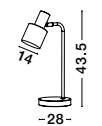

PAZ - 9426651

Gold Metal
White Metal Shade
White Base
LED E27 1x12 Watt 230 Volt
IP20 Bulb Excluded
Cable Length: 180 cm
D: 12.5 H: 60 cm

PAZ - 9050161

Gold Metal
Sandy Black Metal Shade
Black Base
LED E14 1x5 Watt 230 Volt
IP20 Bulb Excluded
Cable Length: 155 cm
D: 28 H: 43.5 cm

PAZ - 9426652

Gold Metal
Mint Metal Shade
White Base
LED E27 1x12 Watt 230 Volt
IP20 Bulb Excluded
Cable Length: 180 cm
D: 12.5 H: 60 cm

PAZ - 9426653

Gold Metal
White Metal Shade
White Base
LED E27 1x12 Watt 230 Volt
IP20 Bulb Excluded
Cable Length: 170 cm
D: 12.5 H: 165 cm

PAZ - 9050163

Gold Metal
Sandy Black Metal Shade
Black Base
LED E27 1x12 Watt 230 Volt
IP20 Bulb Excluded
Cable Length: 180 cm
D: 35 H: 153.5 cm

PAZ - 9426654

Gold Metal
Mint Metal Shade
White Base
LED E27 1x12 Watt 230 Volt
IP20 Bulb Excluded
Cable Length: 170 cm
D: 12.5 H: 165 cm