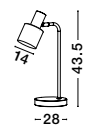

PAZ - 9426651

Gold Metal
White Metal Shade
White Base
LED E27 1x12 Watt 230 Volt
IP20 Bulb Excluded
Cable Length: 180 cm
D: 12.5 H: 60 cm

PAZ - 9050161

Gold Metal
Sandy Black Metal Shade
Black Base
LED E14 1x5 Watt 230 Volt
IP20 Bulb Excluded
Cable Length: 155 cm
D: 28 H: 43.5 cm

PAZ - 9426652

Gold Metal
Mint Metal Shade
White Base
LED E27 1x12 Watt 230 Volt
IP20 Bulb Excluded
Cable Length: 180 cm
D: 12.5 H: 60 cm

PAZ - 9426653

Gold Metal
White Metal Shade
White Base
LED E27 1x12 Watt 230 Volt
IP20 Bulb Excluded
Cable Length: 170 cm
D: 12.5 H: 165 cm

PAZ - 9050163

Gold Metal
Sandy Black Metal Shade
Black Base
LED E27 1x12 Watt 230 Volt
IP20 Bulb Excluded
Cable Length: 180 cm
D: 35 H: 153.5 cm

PAZ - 9426654

Gold Metal
Mint Metal Shade
White Base
LED E27 1x12 Watt 230 Volt
IP20 Bulb Excluded
Cable Length: 170 cm
D: 12.5 H: 165 cm