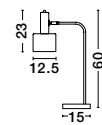

PAZ - 9426651

Gold Metal
White Metal Shade
White Base
LED E27 1x12 Watt 230 Volt
IP20 Bulb Excluded
Cable Length: 180 cm
D: 12.5 H: 60 cm

PAZ - 9050161

Gold Metal
Sandy Black Metal Shade
Black Base
LED E14 1x5 Watt 230 Volt
IP20 Bulb Excluded
Cable Length: 155 cm
D: 28 H: 43.5 cm

PAZ - 9426652

Gold Metal
Mint Metal Shade
White Base
LED E27 1x12 Watt 230 Volt
IP20 Bulb Excluded
Cable Length: 180 cm
D: 12.5 H: 60 cm

PAZ - 9426653

Gold Metal
White Metal Shade
White Base
LED E27 1x12 Watt 230 Volt
IP20 Bulb Excluded
Cable Length: 170 cm
D: 12.5 H: 165 cm

PAZ - 9050163

Gold Metal
Sandy Black Metal Shade
Black Base
LED E27 1x12 Watt 230 Volt
IP20 Bulb Excluded
Cable Length: 180 cm
D: 35 H: 153.5 cm

PAZ - 9426654

Gold Metal
Mint Metal Shade
White Base
LED E27 1x12 Watt 230 Volt
IP20 Bulb Excluded
Cable Length: 170 cm
D: 12.5 H: 165 cm