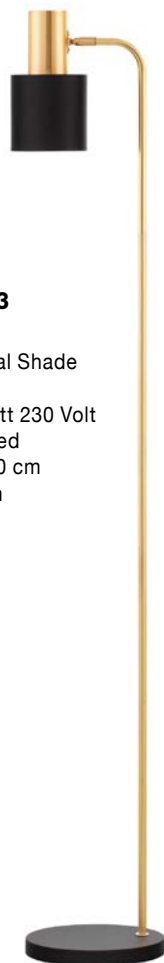

PAZ - 9426651

Gold Metal
White Metal Shade
White Base
LED E27 1x12 Watt 230 Volt
IP20 Bulb Excluded
Cable Length: 180 cm
D: 12.5 H: 60 cm

PAZ - 9050161

Gold Metal
Sandy Black Metal Shade
Black Base
LED E14 1x5 Watt 230 Volt
IP20 Bulb Excluded
Cable Length: 155 cm
D: 28 H: 43.5 cm

PAZ - 9426652

Gold Metal
Mint Metal Shade
White Base
LED E27 1x12 Watt 230 Volt
IP20 Bulb Excluded
Cable Length: 180 cm
D: 12.5 H: 60 cm

PAZ - 9426653

Gold Metal
White Metal Shade
White Base
LED E27 1x12 Watt 230 Volt
IP20 Bulb Excluded
Cable Length: 170 cm
D: 12.5 H: 165 cm

PAZ - 9050163

Gold Metal
Sandy Black Metal Shade
Black Base
LED E27 1x12 Watt 230 Volt
IP20 Bulb Excluded
Cable Length: 180 cm
D: 35 H: 153.5 cm

PAZ - 9426654

Gold Metal
Mint Metal Shade
White Base
LED E27 1x12 Watt 230 Volt
IP20 Bulb Excluded
Cable Length: 170 cm
D: 12.5 H: 165 cm