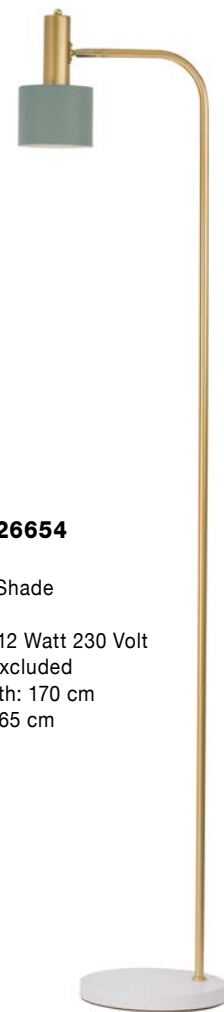

PAZ - 9426651

Gold Metal
White Metal Shade
White Base
LED E27 1x12 Watt 230 Volt
IP20 Bulb Excluded
Cable Length: 180 cm
D: 12.5 H: 60 cm

PAZ - 9050161

Gold Metal
Sandy Black Metal Shade
Black Base
LED E14 1x5 Watt 230 Volt
IP20 Bulb Excluded
Cable Length: 155 cm
D: 28 H: 43.5 cm

PAZ - 9426652

Gold Metal
Mint Metal Shade
White Base
LED E27 1x12 Watt 230 Volt
IP20 Bulb Excluded
Cable Length: 180 cm
D: 12.5 H: 60 cm

PAZ - 9426653

Gold Metal
White Metal Shade
White Base
LED E27 1x12 Watt 230 Volt
IP20 Bulb Excluded
Cable Length: 170 cm
D: 12.5 H: 165 cm

PAZ - 9050163

Gold Metal
Sandy Black Metal Shade
Black Base
LED E27 1x12 Watt 230 Volt
IP20 Bulb Excluded
Cable Length: 180 cm
D: 35 H: 153.5 cm

PAZ - 9426654

Gold Metal
Mint Metal Shade
White Base
LED E27 1x12 Watt 230 Volt
IP20 Bulb Excluded
Cable Length: 170 cm
D: 12.5 H: 165 cm