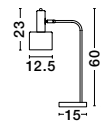

PAZ - 9426651

Gold Metal
White Metal Shade
White Base
LED E27 1x12 Watt 230 Volt
IP20 Bulb Excluded
Cable Length: 180 cm
D: 12.5 H: 60 cm

PAZ - 9050161

Gold Metal
Sandy Black Metal Shade
Black Base
LED E14 1x5 Watt 230 Volt
IP20 Bulb Excluded
Cable Length: 155 cm
D: 28 H: 43.5 cm

PAZ - 9426652

Gold Metal
Mint Metal Shade
White Base
LED E27 1x12 Watt 230 Volt
IP20 Bulb Excluded
Cable Length: 180 cm
D: 12.5 H: 60 cm

PAZ - 9426653

Gold Metal
White Metal Shade
White Base
LED E27 1x12 Watt 230 Volt
IP20 Bulb Excluded
Cable Length: 170 cm
D: 12.5 H: 165 cm

PAZ - 9050163

Gold Metal
Sandy Black Metal Shade
Black Base
LED E27 1x12 Watt 230 Volt
IP20 Bulb Excluded
Cable Length: 180 cm
D: 35 H: 153.5 cm

PAZ - 9426654

Gold Metal
Mint Metal Shade
White Base
LED E27 1x12 Watt 230 Volt
IP20 Bulb Excluded
Cable Length: 170 cm
D: 12.5 H: 165 cm