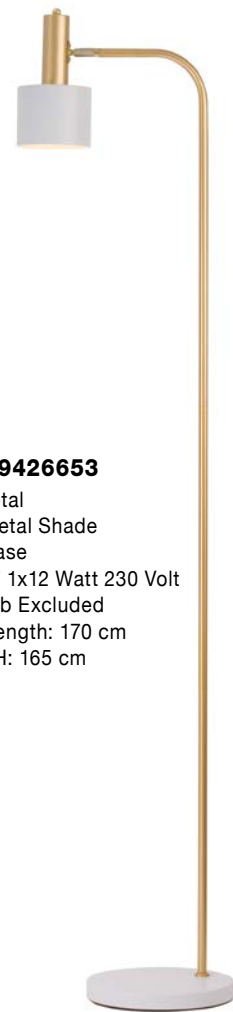

PAZ - 9426651

Gold Metal
White Metal Shade
White Base
LED E27 1x12 Watt 230 Volt
IP20 Bulb Excluded
Cable Length: 180 cm
D: 12.5 H: 60 cm

PAZ - 9050161

Gold Metal
Sandy Black Metal Shade
Black Base
LED E14 1x5 Watt 230 Volt
IP20 Bulb Excluded
Cable Length: 155 cm
D: 28 H: 43.5 cm

PAZ - 9426652

Gold Metal
Mint Metal Shade
White Base
LED E27 1x12 Watt 230 Volt
IP20 Bulb Excluded
Cable Length: 180 cm
D: 12.5 H: 60 cm

PAZ - 9426653

Gold Metal
White Metal Shade
White Base
LED E27 1x12 Watt 230 Volt
IP20 Bulb Excluded
Cable Length: 170 cm
D: 12.5 H: 165 cm

PAZ - 9050163

Gold Metal
Sandy Black Metal Shade
Black Base
LED E27 1x12 Watt 230 Volt
IP20 Bulb Excluded
Cable Length: 180 cm
D: 35 H: 153.5 cm

PAZ - 9426654

Gold Metal
Mint Metal Shade
White Base
LED E27 1x12 Watt 230 Volt
IP20 Bulb Excluded
Cable Length: 170 cm
D: 12.5 H: 165 cm