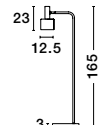

PAZ - 9426651

Gold Metal
White Metal Shade
White Base
LED E27 1x12 Watt 230 Volt
IP20 Bulb Excluded
Cable Length: 180 cm
D: 12.5 H: 60 cm

PAZ - 9050161

Gold Metal
Sandy Black Metal Shade
Black Base
LED E14 1x5 Watt 230 Volt
IP20 Bulb Excluded
Cable Length: 155 cm
D: 28 H: 43.5 cm

PAZ - 9426652

Gold Metal
Mint Metal Shade
White Base
LED E27 1x12 Watt 230 Volt
IP20 Bulb Excluded
Cable Length: 180 cm
D: 12.5 H: 60 cm

PAZ - 9426653

Gold Metal
White Metal Shade
White Base
LED E27 1x12 Watt 230 Volt
IP20 Bulb Excluded
Cable Length: 170 cm
D: 12.5 H: 165 cm

PAZ - 9050163

Gold Metal
Sandy Black Metal Shade
Black Base
LED E27 1x12 Watt 230 Volt
IP20 Bulb Excluded
Cable Length: 180 cm
D: 35 H: 153.5 cm

PAZ - 9426654

Gold Metal
Mint Metal Shade
White Base
LED E27 1x12 Watt 230 Volt
IP20 Bulb Excluded
Cable Length: 170 cm
D: 12.5 H: 165 cm