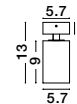

INUS - 9111626
Black & Chrome Aluminium
LED GU10 1x10 Watt 220-240 Volt
IP20 Bulb Excluded
D: 5.7 H: 12.7 cm

INUS - 9460972
Black & Satin Gold Aluminium
LED GU10 1x10 Watt 220-240 Volt
IP20 Bulb Excluded
D: 5.7 H: 13 cm

INUS - 9460971
Black & Satin Gold Aluminium
LED GU10 1x10 Watt 220-240 Volt
IP20 Bulb Excluded
L: 27 W: 6 H: 12.7 cm

TOD - 9011311
Sandy White Aluminium
LED GU10 1x10 Watt 220-240 Volt
IP20 Bulb Excluded
D: 5.7 H: 9 H2: 13 cm