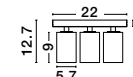

INUS - 9460971
Black & Satin Gold Aluminium
LED GU10 1x10 Watt 220-240 Volt
IP20 Bulb Excluded
L: 27 W: 6 H: 12.7 cm

TOD - 9011311
Sandy White Aluminium
LED GU10 1x10 Watt 220-240 Volt
IP20 Bulb Excluded
D: 5.7 H: 9 H2: 13 cm

TOD - 9011312
Sandy Black Aluminium
LED GU10 1x10 Watt 220-240 Volt
IP20 Bulb Excluded
D: 5.7 H: 9 H2: 13 cm

TOD - 9012281
Sandy White Aluminium
LED GU10 3x10 Watt 220-240 Volt
IP20 Bulb Excluded
D: 22 H: 9 H2: 12.7 cm