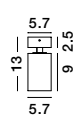

INUS - 9111626
Black & Chrome Aluminium
LED GU10 1x10 Watt 220-240 Volt
IP20 Bulb Excluded
D: 5.7 H: 12.7 cm

INUS - 9460972
Black & Satin Gold Aluminium
LED GU10 1x10 Watt 220-240 Volt
IP20 Bulb Excluded
D: 5.7 H: 13 cm

INUS - 9460971
Black & Satin Gold Aluminium
LED GU10 1x10 Watt 220-240 Volt
IP20 Bulb Excluded
L: 27 W: 6 H: 12.7 cm

TOD - 9011311
Sandy White Aluminium
LED GU10 1x10 Watt 220-240 Volt
IP20 Bulb Excluded
D: 5.7 H: 9 H2: 13 cm