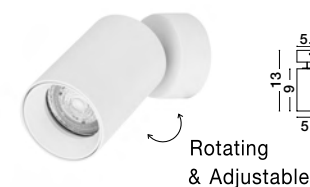

INUS - 9111626
Black & Chrome Aluminium
LED GU10 1x10 Watt 220-240 Volt
IP20 Bulb Excluded
D: 5.7 H: 12.7 cm

INUS - 9460972
Black & Satin Gold Aluminium
LED GU10 1x10 Watt 220-240 Volt
IP20 Bulb Excluded
D: 5.7 H: 13 cm

INUS - 9460971
Black & Satin Gold Aluminium
LED GU10 1x10 Watt 220-240 Volt
IP20 Bulb Excluded
L: 27 W: 6 H: 12.7 cm

TOD - 9011311
Sandy White Aluminium
LED GU10 1x10 Watt 220-240 Volt
IP20 Bulb Excluded
D: 5.7 H: 9 H2: 13 cm

TOD - 9011312
Sandy Black Aluminium
LED GU10 1x10 Watt 220-240 Volt
IP20 Bulb Excluded
D: 5.7 H: 9 H2: 13 cm

TOD - 9012281
Sandy White Aluminium
LED GU10 3x10 Watt 220-240 Volt
IP20 Bulb Excluded
D: 22 H: 9 H2: 12.7 cm

TOD - 9012282
Sandy Black Aluminium
LED GU10 3x10 Watt 220-240 Volt
IP20 Bulb Excluded
D: 22 H: 9 H2: 12.7 cm