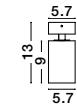

TOD - 9012281
Sandy White Aluminium
LED GU10 3x10 Watt 220-240 Volt
IP20 Bulb Excluded
D: 22 H: 9 H2: 12.7 cm