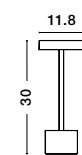

Charging time: 7-10hrs

- Touch 1: 100% of light - 4hrs
- Touch 2: 40% of light - 10 hrs
- Touch 3: 10% of light - 50 hrs

IP54

FUMO - 9002863

Dimmable

White Aluminium & Acrylic
LED 2 Watt 230Lm
3000K 220-240 Volt
Beam Angle 163° IP54
Switch On/Off / USB Wire
D: 11.8 H: 30 cm

FUMO - 9002864

Dimmable

Black Aluminium & Acrylic
LED 2 Watt 230Lm 3000K
3000K 220-240 Volt
Beam Angle 163° IP54
Switch On/Off / USB Wire
D: 11.8 H: 30 cm

USB CHARGER

FABIO - 9492441

Dimmable

Black Die-Casting Aluminium
& Frost Acrylic
LED 2 Watt 280Lm
3000K DC 5 Volt
Beam Angle 83° IP54
Switch On/Off / USB Wire
D: 19 H: 38 cm