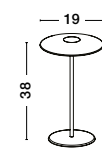

Charging time: 7-10hrs

- Touch 1: 100% of light - 4hrs
- Touch 2: 40% of light - 10 hrs
- Touch 3: 10% of light - 50 hrs

IP54

FUMO - 9002863

Dimmable

White Aluminium & Acrylic
LED 2 Watt 230Lm
3000K 220-240 Volt
Beam Angle 163° IP54
Switch On/Off / USB Wire
D: 11.8 H: 30 cm

FUMO - 9002864

Dimmable

Black Aluminium & Acrylic
LED 2 Watt 230Lm 3000K
3000K 220-240 Volt
Beam Angle 163° IP54
Switch On/Off / USB Wire
D: 11.8 H: 30 cm

USB CHARGER

FABIO - 9492441

Dimmable

Black Die-Casting Aluminium
& Frost Acrylic
LED 2 Watt 280Lm
3000K DC 5 Volt
Beam Angle 83° IP54
Switch On/Off / USB Wire
D: 19 H: 38 cm