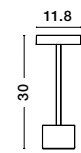

Charging time: 7-10hrs

- Touch 1: 100% of light - 4hrs
- Touch 2: 40% of light - 10 hrs
- Touch 3: 10% of light - 50 hrs

IP54

FUMO - 9002863

Dimmable

White Aluminium & Acrylic
LED 2 Watt 230Lm
3000K 220-240 Volt
Beam Angle 163° IP54
Switch On/Off / USB Wire
D: 11.8 H: 30 cm

FUMO - 9002864

Dimmable

Black Aluminium & Acrylic
LED 2 Watt 230Lm 3000K
3000K 220-240 Volt
Beam Angle 163° IP54
Switch On/Off / USB Wire
D: 11.8 H: 30 cm

USB CHARGER

FABIO - 9492441

Dimmable

Black Die-Casting Aluminium
& Frost Acrylic
LED 2 Watt 280Lm
3000K DC 5 Volt
Beam Angle 83° IP54
Switch On/Off / USB Wire
D: 19 H: 38 cm