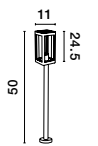

IP65

FIGO - 9492500
 Anthracite Die-Casting
 Aluminium & Clear Acrylic
 LED E27 1x12 Watt
 220-240 Volt
 Bulb Excluded IP65
 L: 14.5 W: 20.5 H: 43 cm

FIGO - 9060192
 Dark Grey Aluminum
 & Clear Glass
 LED E27 1x12 Watt
 220-240 Volt
 Bulb Excluded IP54
 L: 11 W: 15 H: 24.5 cm

IP54

FIGO - 9060193
 Dark Grey Aluminum
 & Clear Glass
 LED E27 1x12 Watt
 220-240 Volt
 Bulb Excluded IP54
 L: 11 W: 11 H: 50 cm