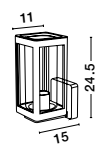

IP65

FIGO - 9492500
 Anthracite Die-Casting
 Aluminium & Clear Acrylic
 LED E27 1x12 Watt
 220-240 Volt
 Bulb Excluded IP65
 L: 14.5 W: 20.5 H: 43 cm

FIGO - 9060192
 Dark Grey Aluminum
 & Clear Glass
 LED E27 1x12 Watt
 220-240 Volt
 Bulb Excluded IP54
 L: 11 W: 15 H: 24.5 cm

IP54

FIGO - 9060193
 Dark Grey Aluminum
 & Clear Glass
 LED E27 1x12 Watt
 220-240 Volt
 Bulb Excluded IP54
 L: 11 W: 11 H: 50 cm