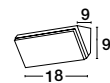

KEEN - 9270027
Sandy Black Aluminium
Acrylic Diffuser
LED 12 Watt 1080Lm
3000K 220-240 Volt 50Hz
Beam Angle 108° IP65
L: 18 W: 9 H: 9 cm