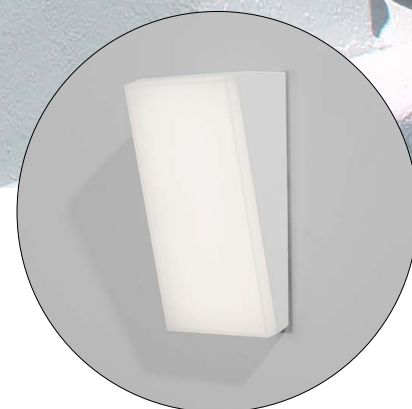

**KEEN - 9270027**  
 Sandy Black Aluminium  
 Acrylic Diffuser  
 LED 12 Watt 1080Lm  
 3000K 220-240 Volt 50Hz  
 Beam Angle 108° IP65  
 L: 18 W: 9 H: 9 cm

**KEEN - 9270028**  
 Sandy White Aluminium  
 Acrylic Diffuser  
 LED 12 Watt 1080Lm  
 3000K 220-240 Volt 50Hz  
 Beam Angle 108° IP65  
 L: 18 W: 9 H: 9 cm

IP65

**ZENON - 9492610**  
 Anthracite Die-Casting  
 Aluminium & Frost Acrylic  
 LED 10 Watt 558Lm  
 3000K 220-240V  
 Beam Angle 114° IP65  
 L: 18 W: 7.5 H: 9 cm

**CAPE - 9492550**  
 Anthracite Die-Casting Aluminium  
 Frost Acrylic & Clear Glass  
 LED 10 Watt 763Lm  
 3000K 220-240V  
 Beam Angle 112° IP65  
 L: 20 W: 7.4 H: 20 cm

IP65

**KEEN - 9270015**  
 Sandy Black Aluminium  
 Acrylic Diffuser  
 LED 12 Watt 1080Lm  
 3000K 220-240 Volt 50Hz  
 Beam Angle 108° IP65  
 L: 9 W: 7 H: 18 cm

**KEEN - 9270016**  
 Sandy White Aluminium  
 Acrylic Diffuser  
 LED 12 Watt 1080Lm  
 3000K 220-240 Volt 50Hz  
 Beam Angle 108° IP65  
 L: 9 W: 7 H: 18 cm