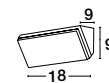

IP65

**ZENON - 9492610**  
 Anthracite Die-Casting  
 Aluminium & Frost Acrylic  
 LED 10 Watt 558Lm  
 3000K 220-240V  
 Beam Angle 114° IP65  
 L: 18 W: 7.5 H: 9 cm

**CAPE - 9492550**  
 Anthracite Die-Casting Aluminium  
 Frost Acrylic & Clear Glass  
 LED 10 Watt 763Lm  
 3000K 220-240V  
 Beam Angle 112° IP65  
 L: 20 W: 7.4 H: 20 cm