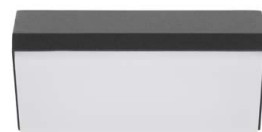

**KEEN - 9270027**  
 Sandy Black Aluminium  
 Acrylic Diffuser  
 LED 12 Watt 1080Lm  
 3000K 220-240 Volt 50Hz  
 Beam Angle 108° IP65  
 L: 18 W: 9 H: 9 cm

**KEEN - 9270028**  
 Sandy White Aluminium  
 Acrylic Diffuser  
 LED 12 Watt 1080Lm  
 3000K 220-240 Volt 50Hz  
 Beam Angle 108° IP65  
 L: 18 W: 9 H: 9 cm

IP65

**ZENON - 9492610**  
 Anthracite Die-Casting  
 Aluminium & Frost Acrylic  
 LED 10 Watt 558Lm  
 3000K 220-240V  
 Beam Angle 114° IP65  
 L: 18 W: 7.5 H: 9 cm

**CAPE - 9492550**  
 Anthracite Die-Casting Aluminium  
 Frost Acrylic & Clear Glass  
 LED 10 Watt 763Lm  
 3000K 220-240V  
 Beam Angle 112° IP65  
 L: 20 W: 7.4 H: 20 cm

IP65

**KEEN - 9270015**  
 Sandy Black Aluminium  
 Acrylic Diffuser  
 LED 12 Watt 1080Lm  
 3000K 220-240 Volt 50Hz  
 Beam Angle 108° IP65  
 L: 9 W: 7 H: 18 cm

**KEEN - 9270016**  
 Sandy White Aluminium  
 Acrylic Diffuser  
 LED 12 Watt 1080Lm  
 3000K 220-240 Volt 50Hz  
 Beam Angle 108° IP65  
 L: 9 W: 7 H: 18 cm