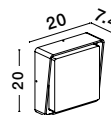

IP65

**ZENON - 9492610**  
 Anthracite Die-Casting  
 Aluminium & Frost Acrylic  
 LED 10 Watt 558Lm  
 3000K 220-240V  
 Beam Angle 114° IP65  
 L: 18 W: 7.5 H: 9 cm

**CAPE - 9492550**  
 Anthracite Die-Casting Aluminium  
 Frost Acrylic & Clear Glass  
 LED 10 Watt 763Lm  
 3000K 220-240V  
 Beam Angle 112° IP65  
 L: 20 W: 7.4 H: 20 cm