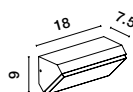

IP65

**ZENON - 9492610**  
 Anthracite Die-Casting  
 Aluminium & Frost Acrylic  
 LED 10 Watt 558Lm  
 3000K 220-240V  
 Beam Angle 114° IP65  
 L: 18 W: 7.5 H: 9 cm

**CAPE - 9492550**  
 Anthracite Die-Casting Aluminium  
 Frost Acrylic & Clear Glass  
 LED 10 Watt 763Lm  
 3000K 220-240V  
 Beam Angle 112° IP65  
 L: 20 W: 7.4 H: 20 cm