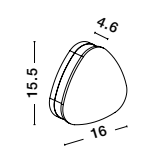

IP65

**FEDOR - 9492630**  
Anthracite Die-Casting Aluminium  
& Clear Glass  
LED 7.7 Watt 282Lm  
3000K 220-240V  
Beam Angle 253° IP65  
L: 15.6 W: 3.8 H: 9.7 cm  
LED IP65 WARM WHITE

**COMBO - 9492600**  
Anthracite Die-Casting Aluminium  
& Clear Acrylic  
LED 7.5 Watt 265Lm  
3000K 220-240V  
Beam Angle 170° IP65  
D: 16 W: 4.6 H: 15.5 cm  
LED IP65 WARM WHITE

**GOA - 9192171**  
Anthracite Die-Casting Aluminium  
& Clear Acrylic  
LED G9 1x5 Watt  
220-240 Volt  
Bulb Excluded IP65  
D: 7.7 W: 7.6 H: 14.4 cm  
BULB EXCL. IP65