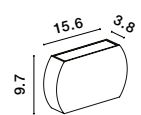

IP65

**FEDOR - 9492630**  
Anthracite Die-Casting Aluminium  
& Clear Glass  
LED 7.7 Watt 282Lm  
3000K 220-240V  
Beam Angle 253° IP65  
L: 15.6 W: 3.8 H: 9.7 cm  
LED IP65 WARM WHITE

**COMBO - 9492600**  
Anthracite Die-Casting Aluminium  
& Clear Acrylic  
LED 7.5 Watt 265Lm  
3000K 220-240V  
Beam Angle 170° IP65  
D: 16 W: 4.6 H: 15.5 cm  
LED IP65 WARM WHITE

**GOA - 9192171**  
Anthracite Die-Casting Aluminium  
& Clear Acrylic  
LED G9 1x5 Watt  
220-240 Volt  
Bulb Excluded IP65  
D: 7.7 W: 7.6 H: 14.4 cm  
BULB EXCL. IP65