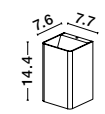

**GOA - 9192171**  
Anthracite Die-Casting Aluminium  
& Clear Acrylic  
LED G9 1x5 Watt  
220-240 Volt  
Bulb Excluded IP65  
D: 7.7 W: 7.6 H: 14.4 cm  
BULB EXCL. IP65