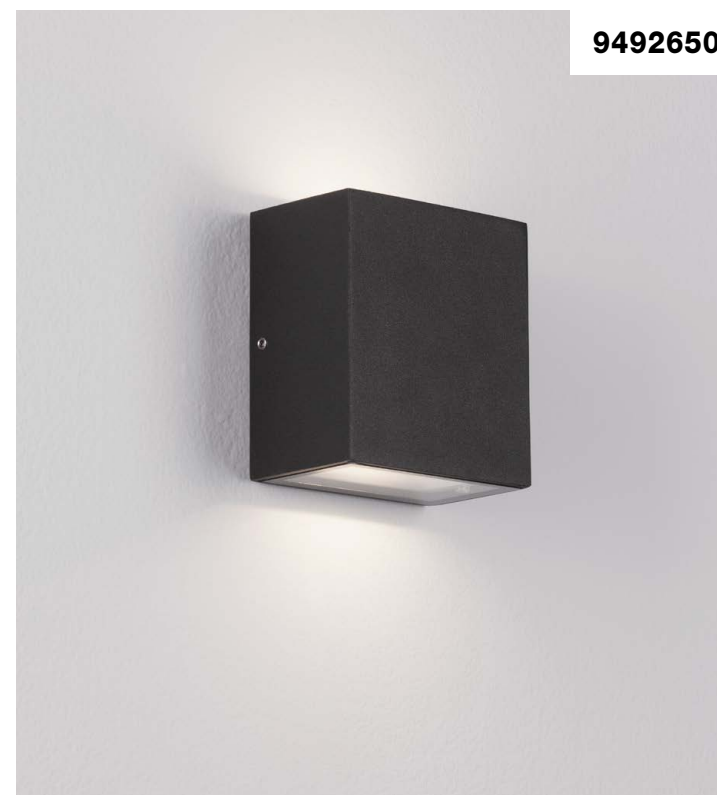

PARRIS - 9492620

Anthracite Die-Casting Aluminium
& Clear Glass
LED 8.6 Watt 395Lm
3000K 220-240V
Beam Angle 101° IP65
L: 12 W: 12 H: 11.5 cm

SERIKA - 9492580

Anthracite Die-Casting Aluminium
& Clear Glass
LED 8 Watt 188Lm
3000K 220-240V
Beam Angle 222° IP65
L: 11 W: 6 H: 11 cm

ZARO - 9492650

Anthracite Die-Casting Aluminium
& Clear Glass
LED 10.4 Watt 639Lm
3000K 220-240V
Beam Angle 266° IP65
Light Up & Down
L: 9 W: 5.5 H: 10.2 cm

DEWI - 9492640

Anthracite Die-Casting Aluminium
& Clear Glass
LED 7.7 Watt 296Lm
3000K 220-240V
Beam Angle 253° IP65
Light Up & Down
L: 11.8 W: 3.8 H: 9.7 cm

9492650