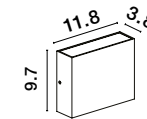

ZARO - 9492650

Anthracite Die-Casting Aluminium
& Clear Glass
LED 10.4 Watt 639Lm
3000K 220-240V
Beam Angle 266° IP65
Light Up & Down
L: 9 W: 5.5 H: 10.2 cm

DEWI - 9492640

Anthracite Die-Casting Aluminium
& Clear Glass
LED 7.7 Watt 296Lm
3000K 220-240V
Beam Angle 253° IP65
Light Up & Down
L: 11.8 W: 3.8 H: 9.7 cm