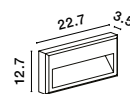

RIO - 9492670

Anthracite Die-Casting Aluminium & Clear Glass
LED 6 Watt 122.31Lm
3000K 220-240V
Beam Angle 266° IP65
L: 22.7 W: 3.5 H: 12.7 cm