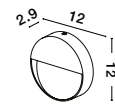

AIZEN - 9026120

White Aluminium & Clear Glass
 LED 3 Watt 16Lm 3000K
 600mA 100-240V
 Beam Angle 148° IP54
 Cut Out: L: 12.6 W: 4.2 H: 6 cm
 L: 13.5 W: 5 H: 6.5 cm
 Junction Box Included

IP54