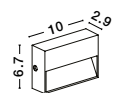

VISION - 9492690

Anthracite Die-Casting Aluminium & Clear Acrylic
LED 1.5 Watt 34Lm
3000K 220-240V
Beam Angle 50° IP54
L: 10 W: 2.9 H: 6.7 cm