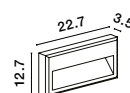

RIO - 9492670

Anthracite Die-Casting Aluminium & Clear Glass
LED 6 Watt 122.31Lm
3000K 220-240V
Beam Angle 266° IP65
L: 22.7 W: 3.5 H: 12.7 cm