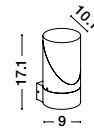

IP65

SELENA - 9492720

Anthracite Die-Casting Aluminum
& Clear Acrylic
LED E27 1x12 Watt
220-240 Volt
Bulb Excluded IP65
D: 9 W: 10.1 H: 17.1 cm

SELENA - 9492740

Anthracite Die-Casting Aluminum
& Clear Acrylic
LED E27 1x12 Watt
220-240 Volt
Bulb Excluded IP65
L: 8.5 W: 9.8 H: 16 cm

SELENA - 9492730

Anthracite Die-Casting Aluminum
& Clear Acrylic
LED E27 1x12 Watt
220-240 Volt
Bulb Excluded IP65
D: 9 H: 65 cm

SELENA - 9492750

Anthracite Die-Casting Aluminum
& Clear Acrylic
LED E27 1x12 Watt
220-240 Volt
Bulb Excluded IP65
L: 8.5 W: 8.5 H: 65 cm