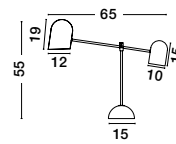

Rotating
& Adjustable

BISHOP - 9501225

Gold & Black Metal & Marble
LED E27 1x12 Watt 230 Volt
IP20 Bulb Excluded
Cable Length: 150 cm
D: 15 W: 20.5 H: 55 cm

Rotating
& Adjustable

Rotating
& Adjustable

NELA - 9501231

Gold & Black Metal & Marble
LED E27 2x12 Watt 230 Volt
IP20 Bulb Excluded
Cable Length: 180 cm
L: 65 W: 15 H: 55 cm

KENIO - 9050164

White Marble
Opal Glass
LED E14 1x5 Watt 230 Volt
IP20 Bulb Excluded
D: 14.5 H: 24 cm

CHEMPO - 9050166

Grey Concrete & Metal
White Fabric Shade
LED E27 1x12 Watt 230 Volt
IP20 Bulb Excluded
Cable Length: 150 cm
D: 25 H: 35 cm

ROSIA - 7605163

Matt White Metal
White Fabric Shade
LED E27 1x12 Watt 230 Volt
IP20 Bulb Excluded
Cable Length: 180 cm
D: 18 H: 14 H2: 26 cm