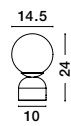

Rotating
& Adjustable

BISHOP - 9501225

Gold & Black Metal & Marble
LED E27 1x12 Watt 230 Volt
IP20 Bulb Excluded
Cable Length: 150 cm
D: 15 W: 20.5 H: 55 cm

Rotating
& Adjustable

Rotating
& Adjustable

NELA - 9501231

Gold & Black Metal & Marble
LED E27 2x12 Watt 230 Volt
IP20 Bulb Excluded
Cable Length: 180 cm
L: 65 W: 15 H: 55 cm

KENIO - 9050164

White Marble
Opal Glass
LED E14 1x5 Watt 230 Volt
IP20 Bulb Excluded
D: 14.5 H: 24 cm

CHEMPO - 9050166

Grey Concrete & Metal
White Fabric Shade
LED E27 1x12 Watt 230 Volt
IP20 Bulb Excluded
Cable Length: 150 cm
D: 25 H: 35 cm

ROSIA - 7605163

Matt White Metal
White Fabric Shade
LED E27 1x12 Watt 230 Volt
IP20 Bulb Excluded
Cable Length: 180 cm
D: 18 H: 14 H2: 26 cm