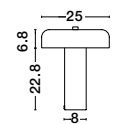

CORK - 9501234

Sandy Black & Gold
Aluminium
LED E27 1x12 Watt 230 Volt
IP20 Bulb Excluded
D: 25 H: 55 cm

LASH - 9501229

Gold & Black Metal
LED 5 Watt 230 Volt
250Lm 3000K IP20
Cable Length: 180 cm
D: 25 W: 10 H: 44 cm

LASH - 9501227

Gold Metal
LED 5 Watt 230 Volt
250Lm 3000K IP20
Cable Length: 180 cm
D: 25 W: 10 H: 50 cm

PANDORA - 9043300

Gold & Black Aluminium
& Acrylic
LED 18 Watt 230 Volt
733.9Lm 3000K IP20
Cable Length: 175 cm
D: 25 H: 31 cm

BOLT - 9050162

Brass Gold Metal
LED E27 1x12 Watt 230 Volt
IP20 Bulb Excluded
Cable Length: 150 cm
D: 25 H: 41 cm