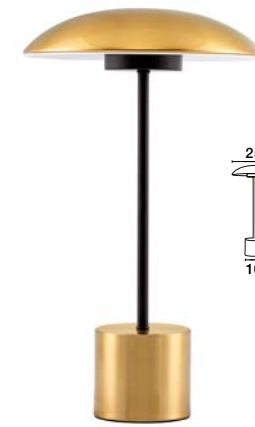

CORK - 9501234

Sandy Black & Gold
Aluminium
LED E27 1x12 Watt 230 Volt
IP20 Bulb Excluded
D: 25 H: 55 cm

LASH - 9501229

Gold & Black Metal
LED 5 Watt 230 Volt
250Lm 3000K IP20
Cable Length: 180 cm
D: 25 W: 10 H: 44 cm

LASH - 9501227

Gold Metal
LED 5 Watt 230 Volt
250Lm 3000K IP20
Cable Length: 180 cm
D: 25 W: 10 H: 50 cm

PANDORA - 9043300

Gold & Black Aluminium
& Acrylic
LED 18 Watt 230 Volt
733.9Lm 3000K IP20
Cable Length: 175 cm
D: 25 H: 31 cm

BOLT - 9050162

Brass Gold Metal
LED E27 1x12 Watt 230 Volt
IP20 Bulb Excluded
Cable Length: 150 cm
D: 25 H: 41 cm