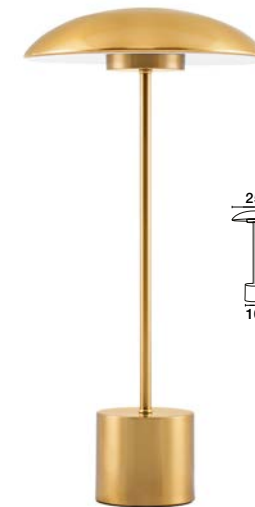

CORK - 9501234

Sandy Black & Gold
Aluminium
LED E27 1x12 Watt 230 Volt
IP20 Bulb Excluded
D: 25 H: 55 cm

LASH - 9501229

Gold & Black Metal
LED 5 Watt 230 Volt
250Lm 3000K IP20
Cable Length: 180 cm
D: 25 W: 10 H: 44 cm

LASH - 9501227

Gold Metal
LED 5 Watt 230 Volt
250Lm 3000K IP20
Cable Length: 180 cm
D: 25 W: 10 H: 50 cm

PANDORA - 9043300

Gold & Black Aluminium
& Acrylic
LED 18 Watt 230 Volt
733.9Lm 3000K IP20
Cable Length: 175 cm
D: 25 H: 31 cm

BOLT - 9050162

Brass Gold Metal
LED E27 1x12 Watt 230 Volt
IP20 Bulb Excluded
Cable Length: 150 cm
D: 25 H: 41 cm