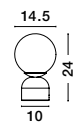

Rotating  
& Adjustable

**BISHOP - 9501225**

Gold & Black Metal & Marble  
LED E27 1x12 Watt 230 Volt  
IP20 Bulb Excluded  
Cable Length: 150 cm  
D: 15 W: 20.5 H: 55 cm

Rotating  
& Adjustable

Rotating  
& Adjustable

**NELA - 9501231**

Gold & Black Metal & Marble  
LED E27 2x12 Watt 230 Volt  
IP20 Bulb Excluded  
Cable Length: 180 cm  
L: 65 W: 15 H: 55 cm

**KENIO - 9050164**

White Marble  
Opal Glass  
LED E14 1x5 Watt 230 Volt  
IP20 Bulb Excluded  
D: 14.5 H: 24 cm

**CHEMPO - 9050166**

Grey Concrete & Metal  
White Fabric Shade  
LED E27 1x12 Watt 230 Volt  
IP20 Bulb Excluded  
Cable Length: 150 cm  
D: 25 H: 35 cm

**ROSIA - 7605163**

Matt White Metal  
White Fabric Shade  
LED E27 1x12 Watt 230 Volt  
IP20 Bulb Excluded  
Cable Length: 180 cm  
D: 18 H: 14 H2: 26 cm