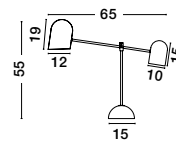

Rotating  
& Adjustable

**BISHOP - 9501225**

Gold & Black Metal & Marble  
LED E27 1x12 Watt 230 Volt  
IP20 Bulb Excluded  
Cable Length: 150 cm  
D: 15 W: 20.5 H: 55 cm

Rotating  
& Adjustable

Rotating  
& Adjustable

**NELA - 9501231**

Gold & Black Metal & Marble  
LED E27 2x12 Watt 230 Volt  
IP20 Bulb Excluded  
Cable Length: 180 cm  
L: 65 W: 15 H: 55 cm

**KENIO - 9050164**

White Marble  
Opal Glass  
LED E14 1x5 Watt 230 Volt  
IP20 Bulb Excluded  
D: 14.5 H: 24 cm

**CHEMPO - 9050166**

Grey Concrete & Metal  
White Fabric Shade  
LED E27 1x12 Watt 230 Volt  
IP20 Bulb Excluded  
Cable Length: 150 cm  
D: 25 H: 35 cm

**ROSIA - 7605163**

Matt White Metal  
White Fabric Shade  
LED E27 1x12 Watt 230 Volt  
IP20 Bulb Excluded  
Cable Length: 180 cm  
D: 18 H: 14 H2: 26 cm