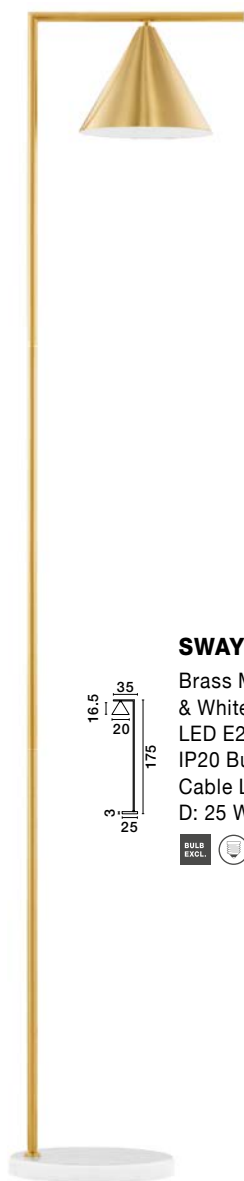

SWAY - 9501237
 Sandy Black Metal
 & Brass Gold
 LED E27 1x12 Watt
 LED G9 2x5 Watt 230 Volt
 IP20 Bulb Excluded
 L: 123 W: 15 H: 70 cm

SWAY - 9501235
 Brass Metal
 & White Marble Base
 LED E27 1x12 Watt 230 Volt
 IP20 Bulb Excluded
 Cable Length: 130 cm
 D: 19 W: 26 H: 60 cm

SWAY - 9501236
 Brass Metal
 & White Marble Base
 LED E27 1x12 Watt 230 Volt
 IP20 Bulb Excluded
 Cable Length: 160 cm
 D: 25 W: 35 H: 175 cm