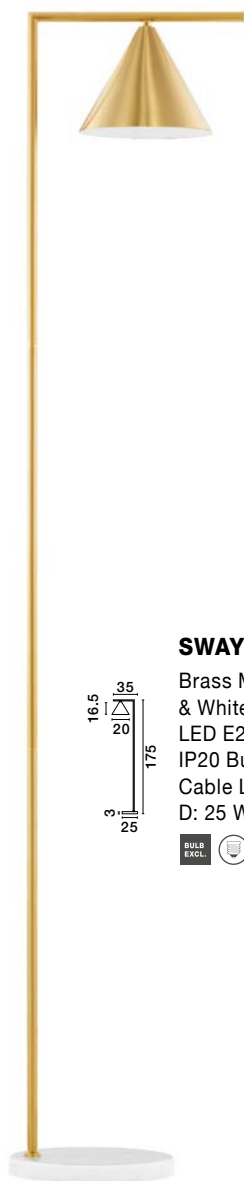

**SWAY - 9501237**  
 Sandy Black Metal  
 & Brass Gold  
 LED E27 1x12 Watt  
 LED G9 2x5 Watt 230 Volt  
 IP20 Bulb Excluded  
 L: 123 W: 15 H: 70 cm

**SWAY - 9501235**  
 Brass Metal  
 & White Marble Base  
 LED E27 1x12 Watt 230 Volt  
 IP20 Bulb Excluded  
 Cable Length: 130 cm  
 D: 19 W: 26 H: 60 cm

**SWAY - 9501236**  
 Brass Metal  
 & White Marble Base  
 LED E27 1x12 Watt 230 Volt  
 IP20 Bulb Excluded  
 Cable Length: 160 cm  
 D: 25 W: 35 H: 175 cm