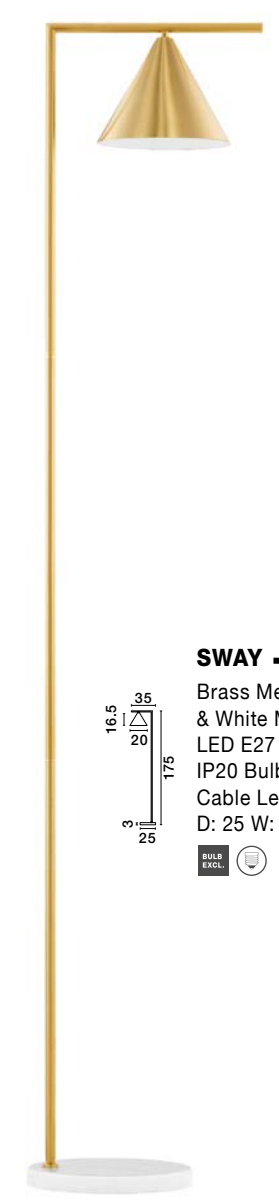

SWAY - 9501237
 Sandy Black Metal
 & Brass Gold
 LED E27 1x12 Watt
 LED G9 2x5 Watt 230 Volt
 IP20 Bulb Excluded
 L: 123 W: 15 H: 70 cm

SWAY - 9501235
 Brass Metal
 & White Marble Base
 LED E27 1x12 Watt 230 Volt
 IP20 Bulb Excluded
 Cable Length: 130 cm
 D: 19 W: 26 H: 60 cm

SWAY - 9501236
 Brass Metal
 & White Marble Base
 LED E27 1x12 Watt 230 Volt
 IP20 Bulb Excluded
 Cable Length: 160 cm
 D: 25 W: 35 H: 175 cm