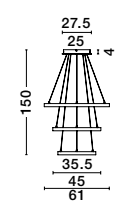

Adjustable Height

Rotating

LEON - 9501430

Triac Dimmable

Gold Leaf Aluminium & Acrylic

LED 83 Watt 230 Volt
5597Lm 3000K IP20

D1: 61 D2: 45 D3: 35.5 H: 150 cm

Adjustable Height

Rotating

LEON - 8100281

Gold Leaf Aluminium & Acrylic

LED 67 Watt 230 Volt
3643Lm 3000K IP20

D1: 60 D2: 44 H: 150 cm

WIDTH
1.2 cm

LEON - 8100282

Gold Leaf Aluminium & Acrylic

LED 42 Watt 230 Volt
3529Lm 3000K IP20

L: 64 W: 45 H: 14 cm

LEON - 9512110

Gold Leaf Aluminium & Acrylic

LED 23 Watt 230 Volt
1760Lm 3000K IP20

D: 29 H: 143 cm