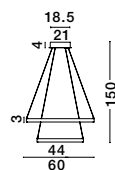

Adjustable Height

Rotating

LEON - 9501430

Triac Dimmable

Gold Leaf Aluminium & Acrylic

LED 83 Watt 230 Volt
5597Lm 3000K IP20

D1: 61 D2: 45 D3: 35.5 H: 150 cm

Adjustable Height

Rotating

LEON - 8100281

Gold Leaf Aluminium & Acrylic

LED 67 Watt 230 Volt
3643Lm 3000K IP20

D1: 60 D2: 44 H: 150 cm

WIDTH
1.2 cm

LEON - 8100282

Gold Leaf Aluminium & Acrylic

LED 42 Watt 230 Volt
3529Lm 3000K IP20

L: 64 W: 45 H: 14 cm

LEON - 9512110

Gold Leaf Aluminium & Acrylic

LED 23 Watt 230 Volt
1760Lm 3000K IP20

D: 29 H: 143 cm