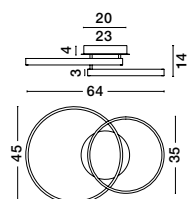

Adjustable Height

Rotating

LEON - 9501430

Triac Dimmable

Gold Leaf Aluminium & Acrylic

LED 83 Watt 230 Volt
5597Lm 3000K IP20

D1: 61 D2: 45 D3: 35.5 H: 150 cm

Adjustable Height

Rotating

LEON - 8100281

Gold Leaf Aluminium & Acrylic

LED 67 Watt 230 Volt
3643Lm 3000K IP20

D1: 60 D2: 44 H: 150 cm

WIDTH
1.2 cm

LEON - 8100282

Gold Leaf Aluminium & Acrylic

LED 42 Watt 230 Volt
3529Lm 3000K IP20

L: 64 W: 45 H: 14 cm

LEON - 9512110

Gold Leaf Aluminium & Acrylic

LED 23 Watt 230 Volt
1760Lm 3000K IP20

D: 29 H: 143 cm