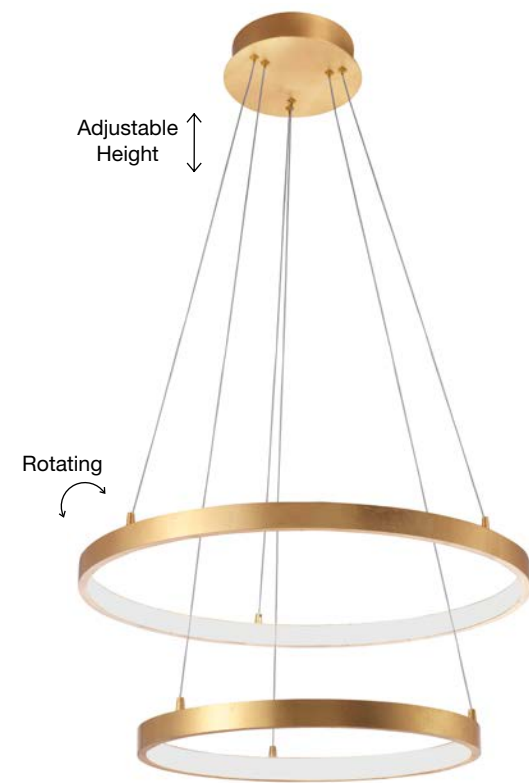

Adjustable Height

Rotating

LEON - 9501430

Triac Dimmable

Gold Leaf Aluminium & Acrylic

LED 83 Watt 230 Volt
5597Lm 3000K IP20

D1: 61 D2: 45 D3: 35.5 H: 150 cm

Adjustable Height

Rotating

LEON - 8100281

Gold Leaf Aluminium & Acrylic

LED 67 Watt 230 Volt
3643Lm 3000K IP20

D1: 60 D2: 44 H: 150 cm

WIDTH
1.2 cm

LEON - 8100282

Gold Leaf Aluminium & Acrylic

LED 42 Watt 230 Volt
3529Lm 3000K IP20

L: 64 W: 45 H: 14 cm

LEON - 9512110

Gold Leaf Aluminium & Acrylic

LED 23 Watt 230 Volt
1760Lm 3000K IP20

D: 29 H: 143 cm