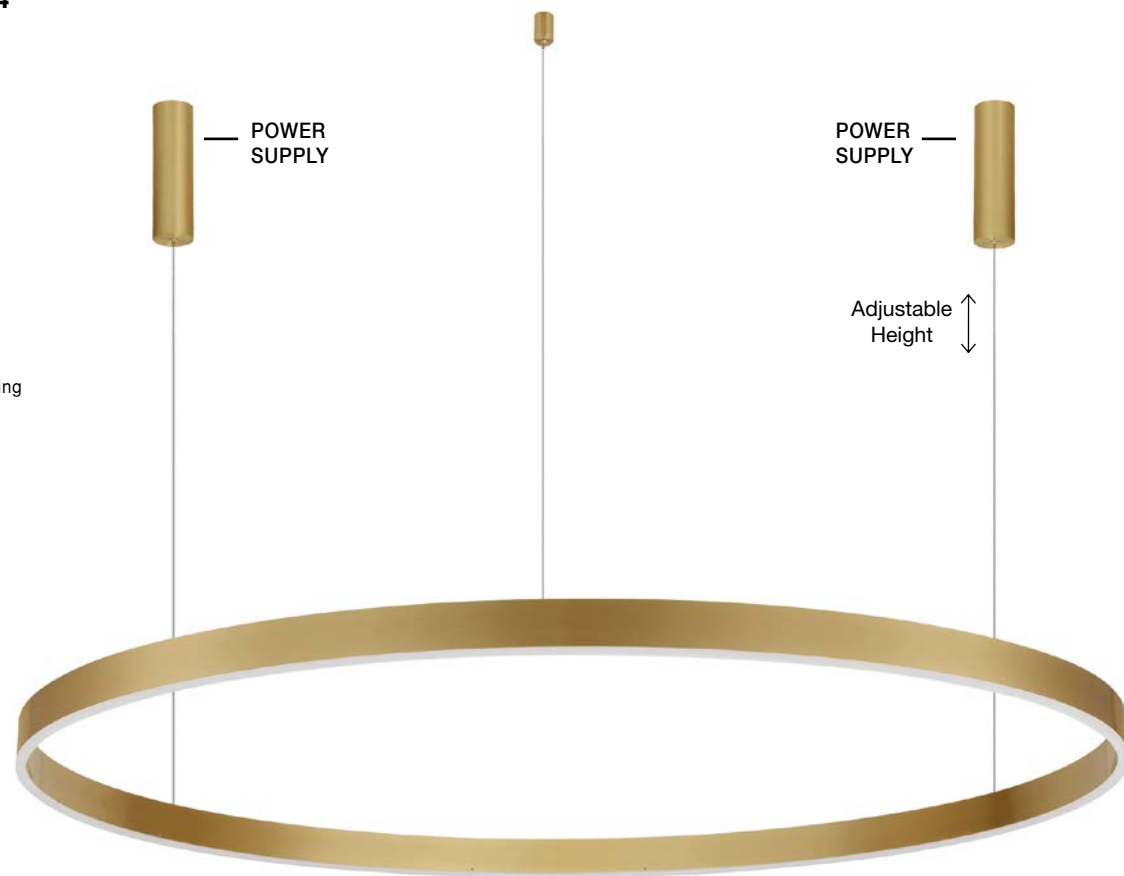

MOTIF - 9530202 · 3000K Triac Dimmable
9530220 · 2700-6000K Changing CCT & Dimming

Brass Gold Aluminium
 & Acrylic
 LED 72 Watt 5250Lm
 230 Volt IP20
 D: 120 H: 250 cm

CONTROLLER - 9530224
 Remote control for
 change CCT & Dimming

MOTIF - 9530205 · 3000K Triac Dimmable
9530223 · 2700-6000K
 Changing CCT & Dimming

Brass Gold Aluminium
 & Acrylic
 LED 80 Watt 6000Lm
 230 Volt IP20
 D: 150 H: 250 cm