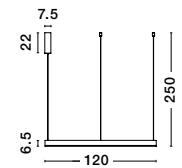

MOTIF - 9530202 · 3000K Triac Dimmable
9530220 · 2700-6000K Changing CCT & Dimming

Brass Gold Aluminium
 & Acrylic
 LED 72 Watt 5250Lm
 230 Volt IP20
 D: 120 H: 250 cm

CONTROLLER - 9530224
 Remote control for
 change CCT & Dimming

MOTIF - 9530205 · 3000K Triac Dimmable
9530223 · 2700-6000K
 Changing CCT & Dimming

Brass Gold Aluminium
 & Acrylic
 LED 80 Watt 6000Lm
 230 Volt IP20
 D: 150 H: 250 cm