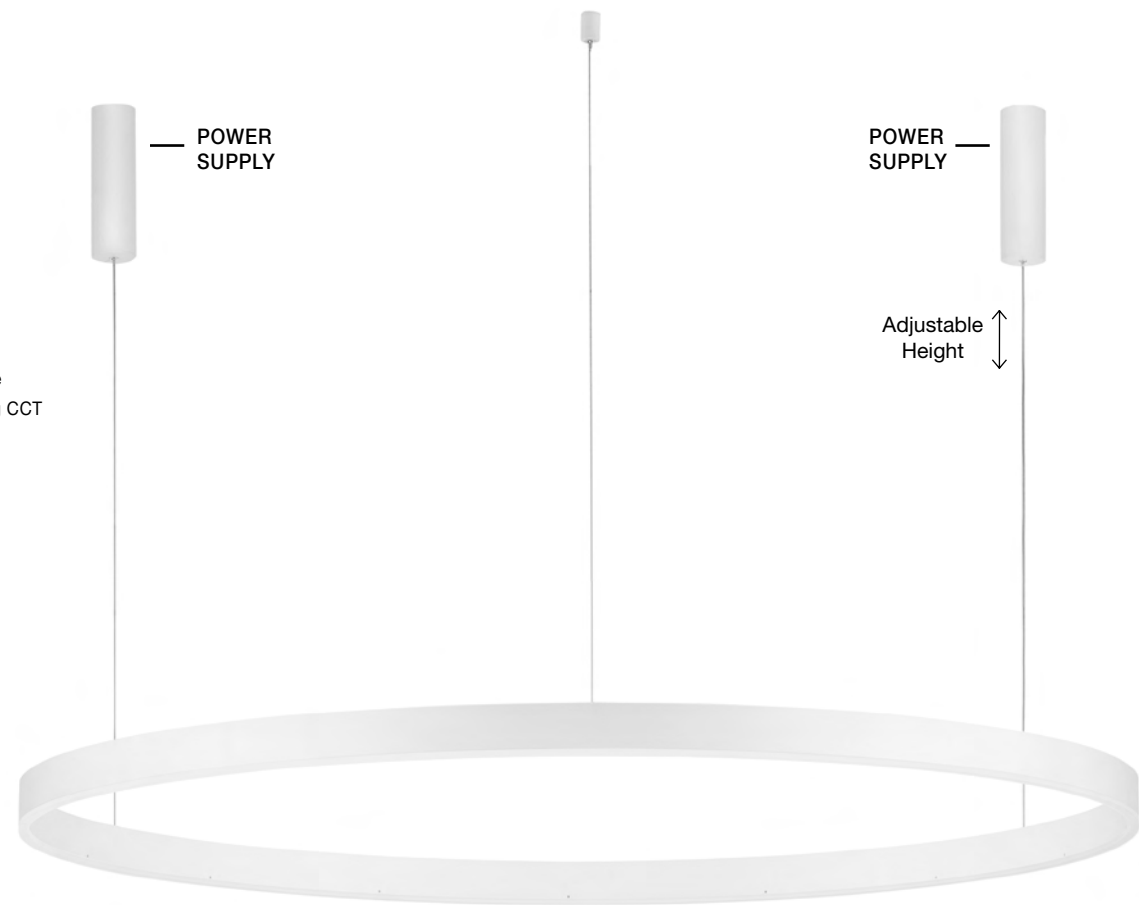

**MOTIF - 9530200** · 3000K Triac Dimmable  
**9530218** · 2700-6000K Changing CCT & Dimming  
 Sandy White Aluminium & Acrylic  
 LED 72 Watt 5250Lm  
 230 Volt IP20  
 D: 120 H: 250 cm

**CONTROLLER - 9530224**  
 Remote control for change CCT & Dimming

**MOTIF - 9530203** · 3000K Triac Dimmable  
**9530221** · 2700-6000K Changing CCT & Dimming  
 Sandy White Aluminium & Acrylic  
 LED 80 Watt 6000Lm  
 230 Volt IP20  
 D: 150 H: 250 cm