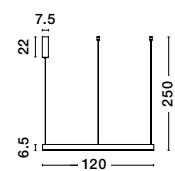

**MOTIF . 9530201** - 3000K Triac Dimmable  
**9530219** - 2700-6000K Changing CCT & Dimming

Sandy Black Aluminium  
 & Acrylic  
 LED 72 Watt 5250Lm  
 230 Volt IP20  
 D: 120 H: 250 cm

**CONTROLLER . 9530224**  
 Remote control for  
 change CCT & Dimming

**MOTIF . 9530204** - 3000K Triac Dimmable  
**9530222** - 2700-6000K Changing CCT  
 & Dimming

Sandy Black Aluminium  
 & Acrylic  
 LED 80 Watt 6000Lm  
 230 Volt IP20  
 D: 150 H: 250 cm