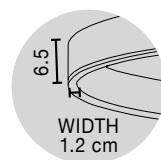

**MOTIF . 9530201** - 3000K Triac Dimmable  
**9530219** - 2700-6000K Changing CCT & Dimming

Sandy Black Aluminium  
 & Acrylic  
 LED 72 Watt 5250Lm  
 230 Volt IP20  
 D: 120 H: 250 cm

**CONTROLLER . 9530224**  
 Remote control for  
 change CCT & Dimming

**MOTIF . 9530204** - 3000K Triac Dimmable  
**9530222** - 2700-6000K Changing CCT  
 & Dimming

Sandy Black Aluminium  
 & Acrylic  
 LED 80 Watt 6000Lm  
 230 Volt IP20  
 D: 150 H: 250 cm