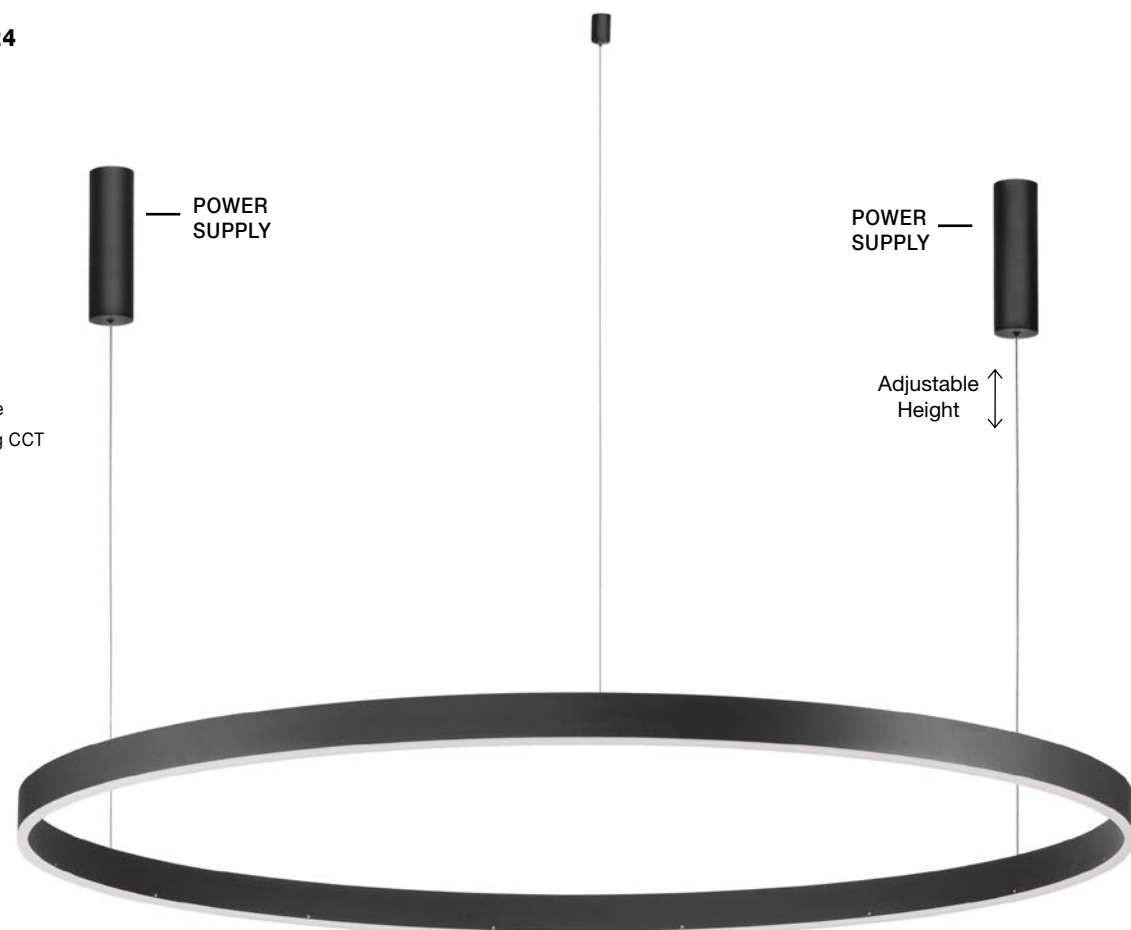

**MOTIF . 9530201** - 3000K Triac Dimmable  
**9530219** - 2700-6000K Changing CCT & Dimming

Sandy Black Aluminium  
 & Acrylic  
 LED 72 Watt 5250Lm  
 230 Volt IP20  
 D: 120 H: 250 cm

**CONTROLLER . 9530224**  
 Remote control for  
 change CCT & Dimming

**MOTIF . 9530204** - 3000K Triac Dimmable  
**9530222** - 2700-6000K Changing CCT  
 & Dimming

Sandy Black Aluminium  
 & Acrylic  
 LED 80 Watt 6000Lm  
 230 Volt IP20  
 D: 150 H: 250 cm