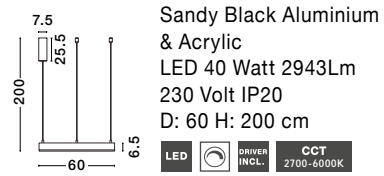

MOTIF - 9190840 · 3000K Triac Dimmable
9530212 · 2700-6000K Changing CCT & Dimming

MOTIF - 9190848 · 3000K Triac Dimmable
9530213 · 2700-6000K Changing CCT & Dimming

CONTROLLER - 9530224
 Remote control for change CCT & Dimming