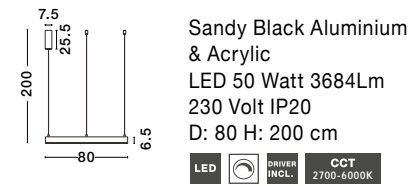

MOTIF - 9190840 · 3000K Triac Dimmable
9530212 · 2700-6000K Changing CCT & Dimming

MOTIF - 9190848 · 3000K Triac Dimmable
9530213 · 2700-6000K Changing CCT & Dimming

CONTROLLER - 9530224
 Remote control for change CCT & Dimming