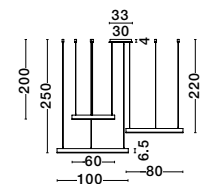

MOTIF - 9530180 · 3000K · Triac Dimmable
9530216 · 2700-6000K
 Changing CCT & Dimming

Sandy White Aluminium
 & Acrylic
 LED 140 Watt 230 Volt
 7840Lm IP20
 D1: 60 D2: 80 D3: 100 H: 250 cm

CONTROLLER - 9530224
 Remote control for
 change CCT & Dimming