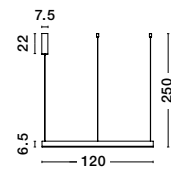

**MOTIF - 9530200** · 3000K Triac Dimmable  
**9530218** · 2700-6000K Changing CCT & Dimming  
 Sandy White Aluminium & Acrylic  
 LED 72 Watt 5250Lm  
 230 Volt IP20  
 D: 120 H: 250 cm

**CONTROLLER - 9530224**  
 Remote control for change CCT & Dimming

**MOTIF - 9530203** · 3000K Triac Dimmable  
**9530221** · 2700-6000K Changing CCT & Dimming  
 Sandy White Aluminium & Acrylic  
 LED 80 Watt 6000Lm  
 230 Volt IP20  
 D: 150 H: 250 cm