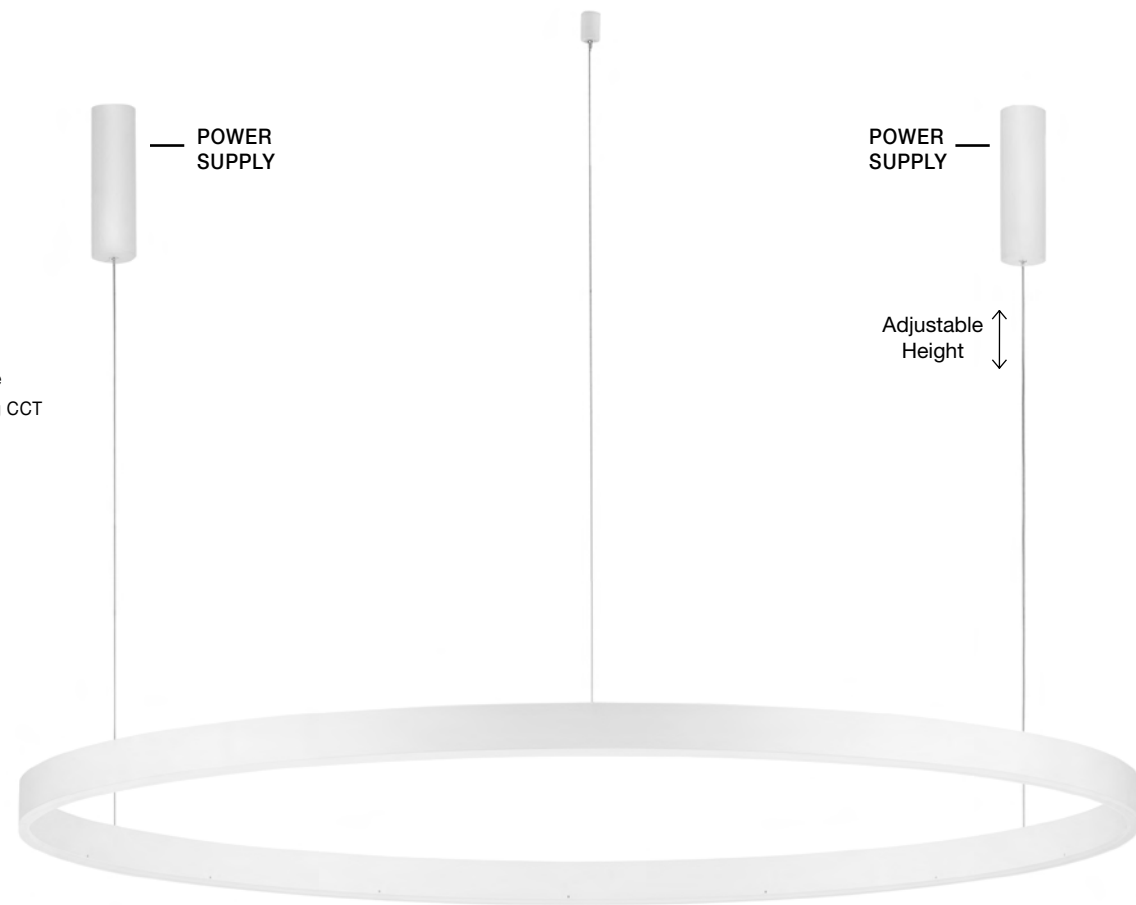

**MOTIF - 9530200** · 3000K Triac Dimmable  
**9530218** · 2700-6000K Changing CCT & Dimming  
 Sandy White Aluminium & Acrylic  
 LED 72 Watt 5250Lm  
 230 Volt IP20  
 D: 120 H: 250 cm

**CONTROLLER - 9530224**  
 Remote control for change CCT & Dimming

**MOTIF - 9530203** · 3000K Triac Dimmable  
**9530221** · 2700-6000K Changing CCT & Dimming  
 Sandy White Aluminium & Acrylic  
 LED 80 Watt 6000Lm  
 230 Volt IP20  
 D: 150 H: 250 cm