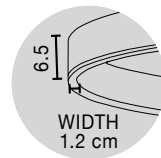

**MOTIF - 9530200** · 3000K Triac Dimmable  
**9530218** · 2700-6000K Changing CCT & Dimming  
 Sandy White Aluminium & Acrylic  
 LED 72 Watt 5250Lm  
 230 Volt IP20  
 D: 120 H: 250 cm

**CONTROLLER - 9530224**  
 Remote control for change CCT & Dimming

**MOTIF - 9530203** · 3000K Triac Dimmable  
**9530221** · 2700-6000K Changing CCT & Dimming  
 Sandy White Aluminium & Acrylic  
 LED 80 Watt 6000Lm  
 230 Volt IP20  
 D: 150 H: 250 cm