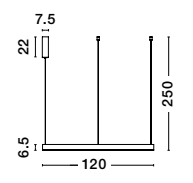

POWER SUPPLY

Adjustable Height

**MOTIF . 9530201** - 3000K Triac Dimmable  
**9530219** - 2700-6000K Changing CCT & Dimming

Sandy Black Aluminium & Acrylic  
 LED 72 Watt 5250Lm  
 230 Volt IP20  
 D: 120 H: 250 cm

Sandy Black Aluminium & Acrylic  
 LED 80 Watt 6000Lm  
 230 Volt IP20  
 D: 150 H: 250 cm