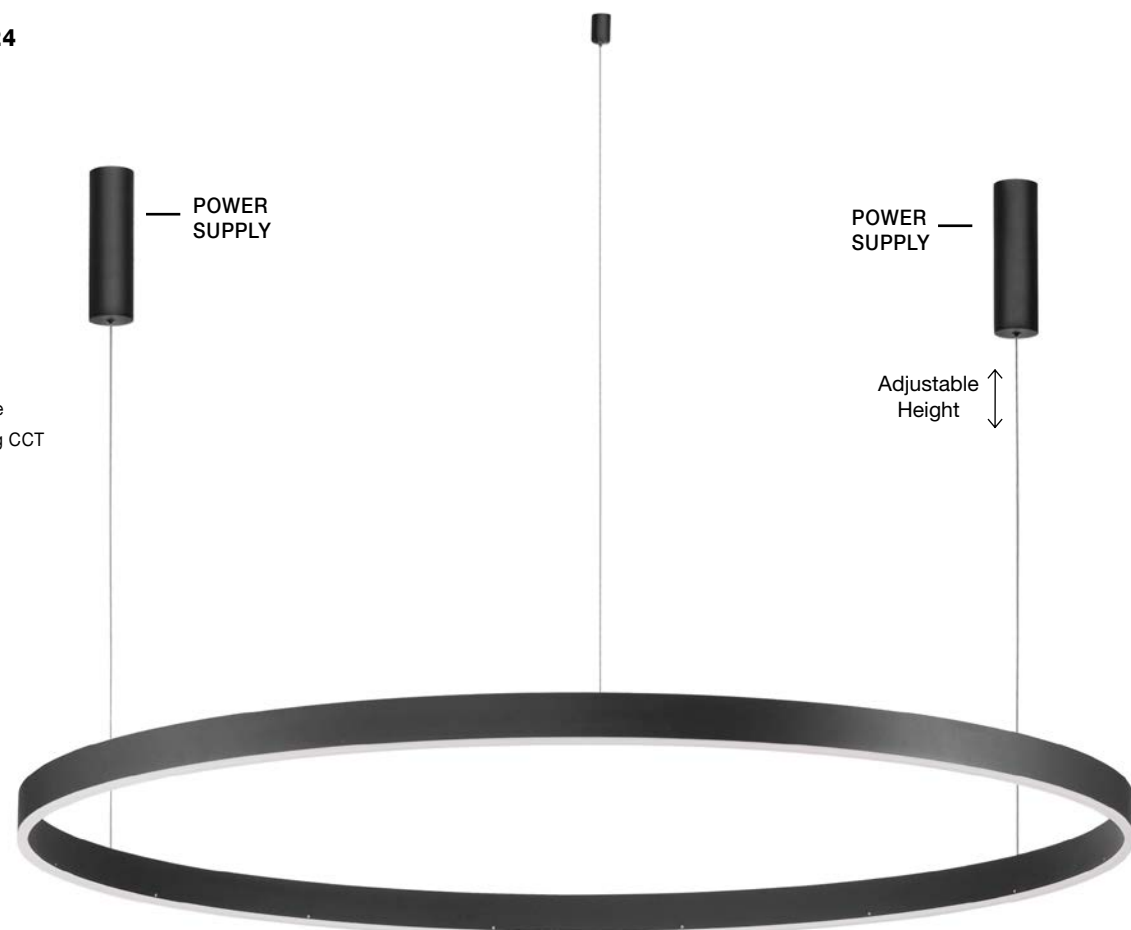

POWER SUPPLY

Adjustable Height

**MOTIF . 9530201** - 3000K Triac Dimmable  
**9530219** - 2700-6000K Changing CCT & Dimming

Sandy Black Aluminium & Acrylic  
 LED 72 Watt 5250Lm  
 230 Volt IP20  
 D: 120 H: 250 cm

**CONTROLLER . 9530224**  
 Remote control for change CCT & Dimming

POWER SUPPLY

POWER SUPPLY

Adjustable Height

**MOTIF . 9530204** - 3000K Triac Dimmable  
**9530222** - 2700-6000K Changing CCT & Dimming

Sandy Black Aluminium & Acrylic  
 LED 80 Watt 6000Lm  
 230 Volt IP20  
 D: 150 H: 250 cm