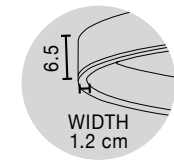

POWER SUPPLY

Adjustable Height

**MOTIF . 9530201** - 3000K Triac Dimmable  
**9530219** - 2700-6000K Changing CCT & Dimming

Sandy Black Aluminium & Acrylic  
 LED 72 Watt 5250Lm  
 230 Volt IP20  
 D: 120 H: 250 cm

Sandy Black Aluminium & Acrylic  
 LED 80 Watt 6000Lm  
 230 Volt IP20  
 D: 150 H: 250 cm