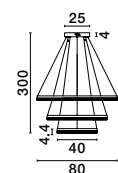

Adjustable Height

ADRIA - 9530230

Triac Dimmable

Brass Gold Aluminium
LED 52 Watt 220 Volt
5684Lm 3000K IP20
D: 60 H: 150 cm

Adjustable Height

ALSO YOU CAN DO

ADRIA - 9530232

Triac Dimmable

Brass Gold Aluminium
LED 97 Watt 220 Volt
9452Lm 3000K IP20
D: 80 H: 300 cm