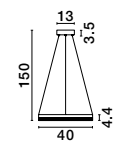

Adjustable Height

ADRIA - 9530226

Triac Dimmable

Brass Gold Aluminium
LED 23 Watt 220 Volt
2521Lm 3000K IP20
D: 40 H: 150 cm

Adjustable Height

ADRIA - 9530228

Triac Dimmable

Brass Gold Aluminium
LED 32 Watt 220 Volt
3288Lm 3000K IP20
D: 60 H: 150 cm

Adjustable Height

ADRIA - 9530230

Triac Dimmable

Brass Gold Aluminium
LED 52 Watt 220 Volt
5684Lm 3000K IP20
D: 60 H: 150 cm

Adjustable Height

ALSO YOU CAN DO

ADRIA - 9530232

Triac Dimmable

Brass Gold Aluminium
LED 97 Watt 220 Volt
9452Lm 3000K IP20
D: 80 H: 300 cm