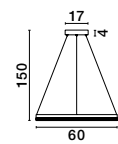

Adjustable Height

ADRIA - 9530226

Triac Dimmable

Brass Gold Aluminium
LED 23 Watt 220 Volt
2521Lm 3000K IP20
D: 40 H: 150 cm

Adjustable Height

ADRIA - 9530228

Triac Dimmable

Brass Gold Aluminium
LED 32 Watt 220 Volt
3288Lm 3000K IP20
D: 60 H: 150 cm

Adjustable Height

ADRIA - 9530230

Triac Dimmable

Brass Gold Aluminium
LED 52 Watt 220 Volt
5684Lm 3000K IP20
D: 60 H: 150 cm

Adjustable Height

ALSO YOU CAN DO

ADRIA - 9530232

Triac Dimmable

Brass Gold Aluminium
LED 97 Watt 220 Volt
9452Lm 3000K IP20
D: 80 H: 300 cm