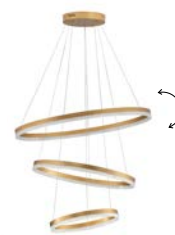

Adjustable Height

ADRIA - 9530226

Triac Dimmable

Brass Gold Aluminium
LED 23 Watt 220 Volt
2521Lm 3000K IP20
D: 40 H: 150 cm

Adjustable Height

ADRIA - 9530228

Triac Dimmable

Brass Gold Aluminium
LED 32 Watt 220 Volt
3288Lm 3000K IP20
D: 60 H: 150 cm

Adjustable Height

ADRIA - 9530230

Triac Dimmable

Brass Gold Aluminium
LED 52 Watt 220 Volt
5684Lm 3000K IP20
D: 60 H: 150 cm

Adjustable Height

ALSO YOU CAN DO

ADRIA - 9530232

Triac Dimmable

Brass Gold Aluminium
LED 97 Watt 220 Volt
9452Lm 3000K IP20
D: 80 H: 300 cm