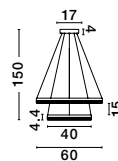

Adjustable Height

ADRIA - 9530226

Triac Dimmable

Brass Gold Aluminium
LED 23 Watt 220 Volt
2521Lm 3000K IP20
D: 40 H: 150 cm

Adjustable Height

ADRIA - 9530228

Triac Dimmable

Brass Gold Aluminium
LED 32 Watt 220 Volt
3288Lm 3000K IP20
D: 60 H: 150 cm

Adjustable Height

ADRIA - 9530230

Triac Dimmable

Brass Gold Aluminium
LED 52 Watt 220 Volt
5684Lm 3000K IP20
D: 60 H: 150 cm

Adjustable Height

ALSO YOU CAN DO

ADRIA - 9530232

Triac Dimmable

Brass Gold Aluminium
LED 97 Watt 220 Volt
9452Lm 3000K IP20
D: 80 H: 300 cm