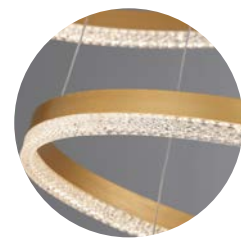

Adjustable Height

ADRIA - 9530226

Triac Dimmable

Brass Gold Aluminium
LED 23 Watt 220 Volt
2521Lm 3000K IP20
D: 40 H: 150 cm

Adjustable Height

ADRIA - 9530228

Triac Dimmable

Brass Gold Aluminium
LED 32 Watt 220 Volt
3288Lm 3000K IP20
D: 60 H: 150 cm

Adjustable Height

ADRIA - 9530230

Triac Dimmable

Brass Gold Aluminium
LED 52 Watt 220 Volt
5684Lm 3000K IP20
D: 60 H: 150 cm

Adjustable Height

ALSO YOU CAN DO

ADRIA - 9530232

Triac Dimmable