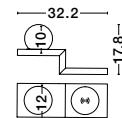

WIRELESS FAST CHARGE

ROOM - 9183311

White Aluminium & Opal Glass
Switch On/Off
LED Samsung 6 Watt 230 Volt
360Lm 3000K IP20
L: 32.2 W: 12 H: 17.8 cm