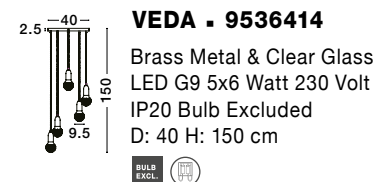

Adjustable Height

VEDA - 9536412
 Brass Metal & Clear Glass
 LED G9 1x6 Watt 230 Volt
 IP20 Bulb Excluded
 D: 9.5 H: 120 cm

Adjustable Height

VEDA - 9536413
 Brass Metal & Clear Glass
 LED G9 3x6 Watt 230 Volt
 IP20 Bulb Excluded
 D: 30 H: 150 cm

Adjustable Height

VEDA - 9536414
 Brass Metal & Clear Glass
 LED G9 5x6 Watt 230 Volt
 IP20 Bulb Excluded
 D: 40 H: 150 cm

VEDA - 9536411
 Brass Metal & Clear Glass
 LED G9 1x6 Watt 230 Volt
 IP20 Bulb Excluded
 L: 9.5 W: 20 H: 39 cm