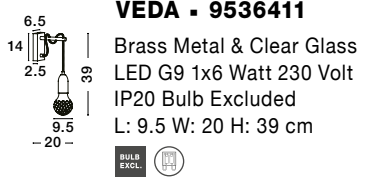

Adjustable Height

VEDA - 9536412
 Brass Metal & Clear Glass
 LED G9 1x6 Watt 230 Volt
 IP20 Bulb Excluded
 D: 9.5 H: 120 cm

Adjustable Height

VEDA - 9536413
 Brass Metal & Clear Glass
 LED G9 3x6 Watt 230 Volt
 IP20 Bulb Excluded
 D: 30 H: 150 cm

Adjustable Height

VEDA - 9536414
 Brass Metal & Clear Glass
 LED G9 5x6 Watt 230 Volt
 IP20 Bulb Excluded
 D: 40 H: 150 cm

VEDA - 9536411
 Brass Metal & Clear Glass
 LED G9 1x6 Watt 230 Volt
 IP20 Bulb Excluded
 L: 9.5 W: 20 H: 39 cm