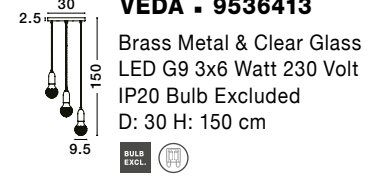

Adjustable Height

VEDA - 9536412
 Brass Metal & Clear Glass
 LED G9 1x6 Watt 230 Volt
 IP20 Bulb Excluded
 D: 9.5 H: 120 cm

Adjustable Height

VEDA - 9536413
 Brass Metal & Clear Glass
 LED G9 3x6 Watt 230 Volt
 IP20 Bulb Excluded
 D: 30 H: 150 cm

Adjustable Height

VEDA - 9536414
 Brass Metal & Clear Glass
 LED G9 5x6 Watt 230 Volt
 IP20 Bulb Excluded
 D: 40 H: 150 cm

VEDA - 9536411
 Brass Metal & Clear Glass
 LED G9 1x6 Watt 230 Volt
 IP20 Bulb Excluded
 L: 9.5 W: 20 H: 39 cm