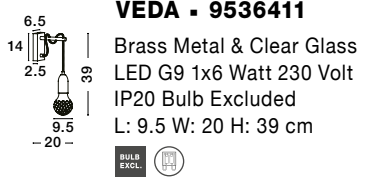

Adjustable Height

VEDA - 9536412
 Brass Metal & Clear Glass
 LED G9 1x6 Watt 230 Volt
 IP20 Bulb Excluded
 D: 9.5 H: 120 cm

Adjustable Height

VEDA - 9536413
 Brass Metal & Clear Glass
 LED G9 3x6 Watt 230 Volt
 IP20 Bulb Excluded
 D: 30 H: 150 cm

VEDA - 9536411
 Brass Metal & Clear Glass
 LED G9 1x6 Watt 230 Volt
 IP20 Bulb Excluded
 L: 9.5 W: 20 H: 39 cm

Adjustable Height

VEDA - 9536414
 Brass Metal & Clear Glass
 LED G9 5x6 Watt 230 Volt
 IP20 Bulb Excluded
 D: 40 H: 150 cm