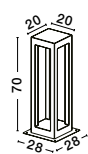

**BEV - 9540214**  
 Gray Cement  
 Glass Diffuser  
 LED 5 Watt 200Lm  
 3000K 120-230V IP65  
 L: 17 W: 17 H: 20 cm

**BEV - 9540215**  
 Gray Cement  
 Glass Diffuser  
 LED 5 Watt 200Lm  
 3000K 120-230V IP65  
 L: 20 W: 20 H: 35 cm

**BEV - 9540216**  
 Gray Cement  
 Glass Diffuser  
 LED 5 Watt 200Lm  
 3000K 120-230V IP65  
 L: 20 W: 20 H: 70 cm

IP65