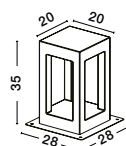

**BEV - 9540214**  
 Gray Cement  
 Glass Diffuser  
 LED 5 Watt 200Lm  
 3000K 120-230V IP65  
 L: 17 W: 17 H: 20 cm

**BEV - 9540215**  
 Gray Cement  
 Glass Diffuser  
 LED 5 Watt 200Lm  
 3000K 120-230V IP65  
 L: 20 W: 20 H: 35 cm

**BEV - 9540216**  
 Gray Cement  
 Glass Diffuser  
 LED 5 Watt 200Lm  
 3000K 120-230V IP65  
 L: 20 W: 20 H: 70 cm

IP65