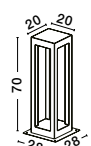

**BEV - 9540214**  
 Gray Cement  
 Glass Diffuser  
 LED 5 Watt 200Lm  
 3000K 120-230V IP65  
 L: 17 W: 17 H: 20 cm

**BEV - 9540215**  
 Gray Cement  
 Glass Diffuser  
 LED 5 Watt 200Lm  
 3000K 120-230V IP65  
 L: 20 W: 20 H: 35 cm

**BEV - 9540216**  
 Gray Cement  
 Glass Diffuser  
 LED 5 Watt 200Lm  
 3000K 120-230V IP65  
 L: 20 W: 20 H: 70 cm

IP65