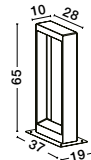

IP65

CAIRO . 9540217
Gray Cement
Glass Diffuser
LED 8 Watt 380Lm
3000K 120-230V IP65
L: 28 W: 10 H: 35 cm

CAIRO . 9540218
Gray Cement
Glass Diffuser
LED 8 Watt 380Lm
3000K 120-230V IP65
L: 28 W: 10 H: 65 cm