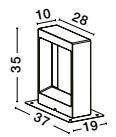

IP65

CAIRO . 9540217
Gray Cement
Glass Diffuser
LED 8 Watt 380Lm
3000K 120-230V IP65
L: 28 W: 10 H: 35 cm

CAIRO . 9540218
Gray Cement
Glass Diffuser
LED 8 Watt 380Lm
3000K 120-230V IP65
L: 28 W: 10 H: 65 cm