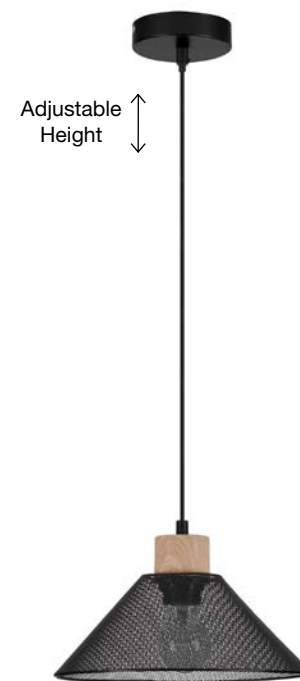

LYRON - 955803
 Matt Black Metal
 Natural Wood
 LED E27 1x12 Watt 230 Volt
 IP20 Bulb Excluded
 D: 30 H1: 19.5 H2: 120 cm

LYRON - 955802
 Matt White Metal
 Natural Wood
 LED E27 1x12 Watt 230 Volt
 IP20 Bulb Excluded
 D: 30 H1: 19.5 H2: 120 cm

IAN - 9620125
 Matt Black Metal
 LED E27 1x12 Watt 230 Volt
 Bulb Excluded IP20
 D: 29.5 H: 126 cm

IAN - 9620128
 Matt Black Metal
 Natural Wood
 LED E27 1x12 Watt 230 Volt
 IP20 Bulb Excluded
 D: 26 H: 110 cm