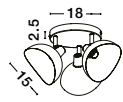

Adjustable

**GETI - 955810**

Matt Black & Gold Metal  
LED E14 3x5 Watt 230 Volt  
IP20 Bulb Excluded  
D: 18 H: 12 cm

Adjustable

**GETI - 955807**

Matt Black & Gold Metal  
LED E14 3x5 Watt 230 Volt  
IP20 Bulb Excluded  
D: 15 H: 12 cm

Adjustable

**GETI - 955806**

Matt Black & Gold Metal  
LED E14 1x5 Watt 230 Volt  
IP20 Bulb Excluded  
D: 15 H: 12 cm

Adjustable

Adjustable

**GETI - 955808**

Matt Black & Gold Metal  
LED E14 1x5 Watt  
IP20 Bulb Excluded  
D: 13 H: 2.5 cm

**GETI - 955809**

Matt Black & Gold Metal  
LED E14 1x5 Watt  
IP20 Bulb Excluded  
D: 22 H: 150 cm