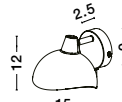

Adjustable

**GETI - 955810**

Matt Black & Gold Metal  
LED E14 3x5 Watt 230 Volt  
IP20 Bulb Excluded  
D: 18 H: 12 cm

Adjustable

**GETI - 955807**

Matt Black & Gold Metal  
LED E14 3x5 Watt 230 Volt  
IP20 Bulb Excluded  
D: 15 H: 12 cm

Adjustable

**GETI - 955806**

Matt Black & Gold Metal  
LED E14 1x5 Watt 230 Volt  
IP20 Bulb Excluded  
D: 15 H: 12 cm

Adjustable

Adjustable

**GETI - 955808**

Matt Black & Gold Metal  
LED E14 1x5 Watt  
IP20 Bulb Excluded  
D: 13 H: 2.5 cm

**GETI - 955809**

Matt Black & Gold Metal  
LED E14 1x5 Watt  
IP20 Bulb Excluded  
D: 22 H: 150 cm