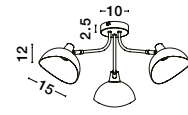

Adjustable

**GETI - 955810**

Matt Black & Gold Metal  
LED E14 3x5 Watt 230 Volt  
IP20 Bulb Excluded  
D: 18 H: 12 cm

Adjustable

**GETI - 955807**

Matt Black & Gold Metal  
LED E14 3x5 Watt 230 Volt  
IP20 Bulb Excluded  
D: 15 H: 12 cm

Adjustable

**GETI - 955806**

Matt Black & Gold Metal  
LED E14 1x5 Watt 230 Volt  
IP20 Bulb Excluded  
D: 15 H: 12 cm

Adjustable

Adjustable

**GETI - 955808**

Matt Black & Gold Metal  
LED E14 1x5 Watt  
IP20 Bulb Excluded  
D: 13 H: 2.5 cm

**GETI - 955809**

Matt Black & Gold Metal  
LED E14 1x5 Watt  
IP20 Bulb Excluded  
D: 22 H: 150 cm