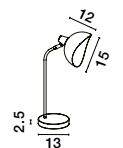

Adjustable

**GETI - 955810**

Matt Black & Gold Metal  
LED E14 3x5 Watt 230 Volt  
IP20 Bulb Excluded  
D: 18 H: 12 cm

Adjustable

**GETI - 955807**

Matt Black & Gold Metal  
LED E14 3x5 Watt 230 Volt  
IP20 Bulb Excluded  
D: 15 H: 12 cm

Adjustable

**GETI - 955806**

Matt Black & Gold Metal  
LED E14 1x5 Watt 230 Volt  
IP20 Bulb Excluded  
D: 15 H: 12 cm

Adjustable

Adjustable

**GETI - 955808**

Matt Black & Gold Metal  
LED E14 1x5 Watt  
IP20 Bulb Excluded  
D: 13 H: 2.5 cm

**GETI - 955809**

Matt Black & Gold Metal  
LED E14 1x5 Watt  
IP20 Bulb Excluded  
D: 22 H: 150 cm