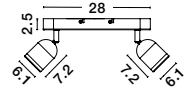

IP44

ORSON - 9555813
Sandy Black Metal
LED GU10 1x10 Watt 230 Volt
IP44 Bulb Excluded
D: 6.1 W: 9.7 H: 7.2 cm

ORSON - 9555814
Sandy White Metal
LED GU10 1x10 Watt 230 Volt
IP44 Bulb Excluded
D: 6.1 W: 9.7 H: 7.2 cm

ORSON - 9555815
Sandy Black Metal
LED GU10 2x10 Watt 230 Volt
IP44 Bulb Excluded
L: 28 W: 8 H: 9.7 cm

ORSON - 9555816
Sandy White Metal
LED GU10 2x10 Watt 230 Volt
IP44 Bulb Excluded
L: 28 W: 8 H: 9.7 cm

ORSON - 9555817
Sandy Black Metal
LED GU10 3x10 Watt 230 Volt
IP44 Bulb Excluded
L: 48 W: 8 H: 9.7 cm

ORSON - 9555818
Sandy White Metal
LED GU10 3x10 Watt 230 Volt
IP44 Bulb Excluded
L: 48 W: 8 H: 9.7 cm