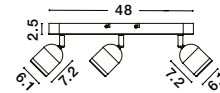

IP44

ORSON - 9555813
Sandy Black Metal
LED GU10 1x10 Watt 230 Volt
IP44 Bulb Excluded
D: 6.1 W: 9.7 H: 7.2 cm

ORSON - 9555814
Sandy White Metal
LED GU10 1x10 Watt 230 Volt
IP44 Bulb Excluded
D: 6.1 W: 9.7 H: 7.2 cm

ORSON - 9555815
Sandy Black Metal
LED GU10 2x10 Watt 230 Volt
IP44 Bulb Excluded
L: 28 W: 8 H: 9.7 cm

ORSON - 9555816
Sandy White Metal
LED GU10 2x10 Watt 230 Volt
IP44 Bulb Excluded
L: 28 W: 8 H: 9.7 cm

ORSON - 9555817
Sandy Black Metal
LED GU10 3x10 Watt 230 Volt
IP44 Bulb Excluded
L: 48 W: 8 H: 9.7 cm

ORSON - 9555818
Sandy White Metal
LED GU10 3x10 Watt 230 Volt
IP44 Bulb Excluded
L: 48 W: 8 H: 9.7 cm