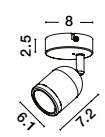

IP44

ORSON - 9555813
Sandy Black Metal
LED GU10 1x10 Watt 230 Volt
IP44 Bulb Excluded
D: 6.1 W: 9.7 H: 7.2 cm

ORSON - 9555814
Sandy White Metal
LED GU10 1x10 Watt 230 Volt
IP44 Bulb Excluded
D: 6.1 W: 9.7 H: 7.2 cm

ORSON - 9555815
Sandy Black Metal
LED GU10 2x10 Watt 230 Volt
IP44 Bulb Excluded
L: 28 W: 8 H: 9.7 cm

ORSON - 9555816
Sandy White Metal
LED GU10 2x10 Watt 230 Volt
IP44 Bulb Excluded
L: 28 W: 8 H: 9.7 cm

ORSON - 9555817
Sandy Black Metal
LED GU10 3x10 Watt 230 Volt
IP44 Bulb Excluded
L: 48 W: 8 H: 9.7 cm

ORSON - 9555818
Sandy White Metal
LED GU10 3x10 Watt 230 Volt
IP44 Bulb Excluded
L: 48 W: 8 H: 9.7 cm