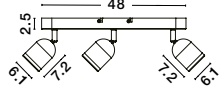

IP44

ORSON - 9555813
Sandy Black Metal
LED GU10 1x10 Watt 230 Volt
IP44 Bulb Excluded
D: 6.1 W: 9.7 H: 7.2 cm

ORSON - 9555814
Sandy White Metal
LED GU10 1x10 Watt 230 Volt
IP44 Bulb Excluded
D: 6.1 W: 9.7 H: 7.2 cm

ORSON - 9555815
Sandy Black Metal
LED GU10 2x10 Watt 230 Volt
IP44 Bulb Excluded
L: 28 W: 8 H: 9.7 cm

ORSON - 9555816
Sandy White Metal
LED GU10 2x10 Watt 230 Volt
IP44 Bulb Excluded
L: 28 W: 8 H: 9.7 cm

ORSON - 9555817
Sandy Black Metal
LED GU10 3x10 Watt 230 Volt
IP44 Bulb Excluded
L: 48 W: 8 H: 9.7 cm

ORSON - 9555818
Sandy White Metal
LED GU10 3x10 Watt 230 Volt
IP44 Bulb Excluded
L: 48 W: 8 H: 9.7 cm