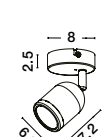

IP44

ORSON - 9555813
Sandy Black Metal
LED GU10 1x10 Watt 230 Volt
IP44 Bulb Excluded
D: 6.1 W: 9.7 H: 7.2 cm

ORSON - 9555814
Sandy White Metal
LED GU10 1x10 Watt 230 Volt
IP44 Bulb Excluded
D: 6.1 W: 9.7 H: 7.2 cm

ORSON - 9555815
Sandy Black Metal
LED GU10 2x10 Watt 230 Volt
IP44 Bulb Excluded
L: 28 W: 8 H: 9.7 cm

ORSON - 9555816
Sandy White Metal
LED GU10 2x10 Watt 230 Volt
IP44 Bulb Excluded
L: 28 W: 8 H: 9.7 cm

ORSON - 9555817
Sandy Black Metal
LED GU10 3x10 Watt 230 Volt
IP44 Bulb Excluded
L: 48 W: 8 H: 9.7 cm

ORSON - 9555818
Sandy White Metal
LED GU10 3x10 Watt 230 Volt
IP44 Bulb Excluded
L: 48 W: 8 H: 9.7 cm