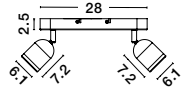

IP44

ORSON - 9555813
Sandy Black Metal
LED GU10 1x10 Watt 230 Volt
IP44 Bulb Excluded
D: 6.1 W: 9.7 H: 7.2 cm

ORSON - 9555814
Sandy White Metal
LED GU10 1x10 Watt 230 Volt
IP44 Bulb Excluded
D: 6.1 W: 9.7 H: 7.2 cm

ORSON - 9555815
Sandy Black Metal
LED GU10 2x10 Watt 230 Volt
IP44 Bulb Excluded
L: 28 W: 8 H: 9.7 cm

ORSON - 9555816
Sandy White Metal
LED GU10 2x10 Watt 230 Volt
IP44 Bulb Excluded
L: 28 W: 8 H: 9.7 cm

ORSON - 9555817
Sandy Black Metal
LED GU10 3x10 Watt 230 Volt
IP44 Bulb Excluded
L: 48 W: 8 H: 9.7 cm

ORSON - 9555818
Sandy White Metal
LED GU10 3x10 Watt 230 Volt
IP44 Bulb Excluded
L: 48 W: 8 H: 9.7 cm