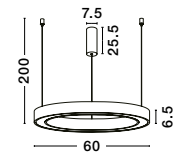

STING - 9558602

Triac Dimmable
 Brass Gold Aluminium
 & Acrylic
 LED 40 Watt 230 Volt
 2153Lm 3000K IP20
 D: 60 H: 200 cm

STING - 9558605

Triac Dimmable
 Brass Gold Aluminium
 & Acrylic
 LED 50 Watt 230 Volt
 2968Lm 3000K IP20
 D: 80 H: 200 cm

STING - 9558608

Triac Dimmable
 Brass Gold Aluminium
 & Acrylic
 LED 60 Watt 230 Volt
 3389Lm 3000K IP20
 D: 100 H: 200 cm