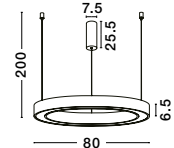

STING - 9558602

Triac Dimmable
 Brass Gold Aluminium
 & Acrylic
 LED 40 Watt 230 Volt
 2153Lm 3000K IP20
 D: 60 H: 200 cm

STING - 9558605

Triac Dimmable
 Brass Gold Aluminium
 & Acrylic
 LED 50 Watt 230 Volt
 2968Lm 3000K IP20
 D: 80 H: 200 cm

STING - 9558608

Triac Dimmable
 Brass Gold Aluminium
 & Acrylic
 LED 60 Watt 230 Volt
 3389Lm 3000K IP20
 D: 100 H: 200 cm