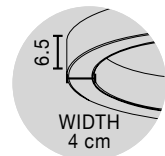

STING - 9558602

Triac Dimmable
 Brass Gold Aluminium
 & Acrylic
 LED 40 Watt 230 Volt
 2153Lm 3000K IP20
 D: 60 H: 200 cm

STING - 9558605

Triac Dimmable
 Brass Gold Aluminium
 & Acrylic
 LED 50 Watt 230 Volt
 2968Lm 3000K IP20
 D: 80 H: 200 cm