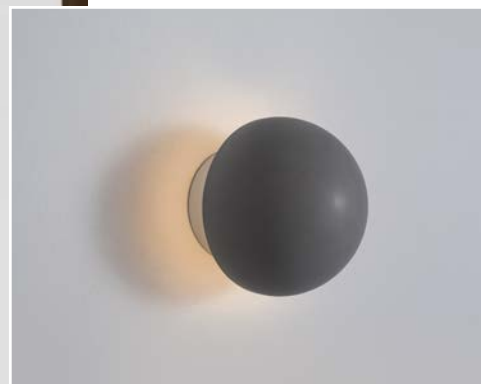

NETUNE . 9831050
 White Gypsum
 & White Aluminium
 LED 6 Watt 220-240 Volt
 160Lm 3000K IP20
 D: 11 W: 9.6 H: 7.5 cm

LED WARM WHITE DRIVER INCL.

NETUNE . 9831051
 Gray Concrete
 & White Aluminium
 LED 6 Watt 220-240 Volt
 160Lm 3000K IP20
 D: 11 W: 9.6 H: 7.5 cm

LED WARM WHITE DRIVER INCL.

GL 9577010

ZERO . 9577010
 Gray Concrete
 & Opal Glass
 LED G9 1x5 Watt 230 Volt
 IP20 Bulb Excluded
 D: 10 H: 20 cm

BULB EXCL. 

GL 9577011

ZERO . 9577011
 White Gypsum
 & Opal Glass
 LED G9 1x5 Watt 230 Volt
 IP20 Bulb Excluded
 D: 10 H: 20 cm