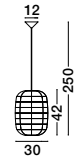

Adjustable Height

MELODY - 9858719
Natural Rattan
Black Fabric Wire & Base
LED E27 1x12 Watt 230 Volt
IP20 Bulb Excluded
D: 30.5 H1: 34 H2: 215 cm

Adjustable Height

MELODY - 9586766
Natural Rattan
Black Fabric Wire & Base
LED E27 1x12 Watt 230 Volt
IP20 Bulb Excluded
D: 30 H1: 42 H2: 250 cm

Adjustable Height

MELODY - 9586446
Natural Rattan
Black Fabric Wire & Base
LED E27 1x12 Watt 230 Volt
IP20 Bulb Excluded
D: 40 H1: 25 H2: 250 cm

Adjustable Height

MELODY - 9586431
Ivory Rattan
White Fabric Wire & Base
LED E27 1x12 Watt 230 Volt
IP20 Bulb Excluded
D: 50.5 H1: 30 H2: 250 cm