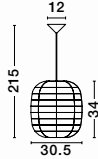

Adjustable Height

MELODY - 9858719
Natural Rattan
Black Fabric Wire & Base
LED E27 1x12 Watt 230 Volt
IP20 Bulb Excluded
D: 30.5 H1: 34 H2: 215 cm

Adjustable Height

MELODY - 9586766
Natural Rattan
Black Fabric Wire & Base
LED E27 1x12 Watt 230 Volt
IP20 Bulb Excluded
D: 30 H1: 42 H2: 250 cm