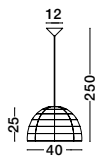

Adjustable Height

MELODY - 9858719
Natural Rattan
Black Fabric Wire & Base
LED E27 1x12 Watt 230 Volt
IP20 Bulb Excluded
D: 30.5 H1: 34 H2: 215 cm

Adjustable Height

MELODY - 9586766
Natural Rattan
Black Fabric Wire & Base
LED E27 1x12 Watt 230 Volt
IP20 Bulb Excluded
D: 30 H1: 42 H2: 250 cm

Adjustable Height

MELODY - 9586446
Natural Rattan
Black Fabric Wire & Base
LED E27 1x12 Watt 230 Volt
IP20 Bulb Excluded
D: 40 H1: 25 H2: 250 cm

Adjustable Height

MELODY - 9586431
Ivory Rattan
White Fabric Wire & Base
LED E27 1x12 Watt 230 Volt
IP20 Bulb Excluded
D: 50.5 H1: 30 H2: 250 cm