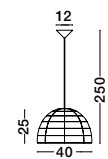

Adjustable Height

MELODY - 9858719
Natural Rattan
Black Fabric Wire & Base
LED E27 1x12 Watt 230 Volt
IP20 Bulb Excluded
D: 30.5 H1: 34 H2: 215 cm

Adjustable Height

MELODY - 9586766
Natural Rattan
Black Fabric Wire & Base
LED E27 1x12 Watt 230 Volt
IP20 Bulb Excluded
D: 30 H1: 42 H2: 250 cm

Adjustable Height

MELODY - 9586446
Natural Rattan
Black Fabric Wire & Base
LED E27 1x12 Watt 230 Volt
IP20 Bulb Excluded
D: 40 H1: 25 H2: 250 cm

Adjustable Height

MELODY - 9586431
Ivory Rattan
White Fabric Wire & Base
LED E27 1x12 Watt 230 Volt
IP20 Bulb Excluded
D: 50.5 H1: 30 H2: 250 cm