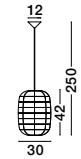

Adjustable Height

MELODY - 9858719
Natural Rattan
Black Fabric Wire & Base
LED E27 1x12 Watt 230 Volt
IP20 Bulb Excluded
D: 30.5 H1: 34 H2: 215 cm

Adjustable Height

MELODY - 9586766
Natural Rattan
Black Fabric Wire & Base
LED E27 1x12 Watt 230 Volt
IP20 Bulb Excluded
D: 30 H1: 42 H2: 250 cm

Adjustable Height

MELODY - 9586446
Natural Rattan
Black Fabric Wire & Base
LED E27 1x12 Watt 230 Volt
IP20 Bulb Excluded
D: 40 H1: 25 H2: 250 cm

Adjustable Height

MELODY - 9586431
Ivory Rattan
White Fabric Wire & Base
LED E27 1x12 Watt 230 Volt
IP20 Bulb Excluded
D: 50.5 H1: 30 H2: 250 cm