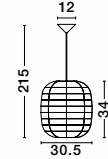

Adjustable Height

MELODY - 9858719
Natural Rattan
Black Fabric Wire & Base
LED E27 1x12 Watt 230 Volt
IP20 Bulb Excluded
D: 30.5 H1: 34 H2: 215 cm

Adjustable Height

MELODY - 9586766
Natural Rattan
Black Fabric Wire & Base
LED E27 1x12 Watt 230 Volt
IP20 Bulb Excluded
D: 30 H1: 42 H2: 250 cm