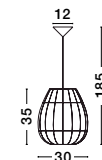

Adjustable Height

MARLO - 9586505
 Natural Rattan
 Black Fabric Wire & Base
 LED E27 1x12 Watt 230 Volt
 IP20 Bulb Excluded
 D: 30 H1: 30 H2: 185 cm

Adjustable Height

MARLO - 9586504
 Natural Rattan
 Black Fabric Wire & Base
 LED E27 1x12 Watt 230 Volt
 IP20 Bulb Excluded
 D: 46 H1: 46 H2: 200 cm

Adjustable Height

MARLO - 9586501
 Natural Rattan
 Black Fabric Wire & Base
 LED E27 1x12 Watt 230 Volt
 IP20 Bulb Excluded
 D: 30 H1: 35 H2: 185 cm

Adjustable Height

MARLO - 9586500
 Natural Rattan
 Black Fabric Wire & Base
 LED E27 1x12 Watt 230 Volt
 IP20 Bulb Excluded
 D: 27 H1: 26.5 H2: 180 cm