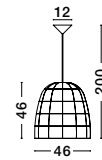

Adjustable Height

MARLO - 9586505
 Natural Rattan
 Black Fabric Wire & Base
 LED E27 1x12 Watt 230 Volt
 IP20 Bulb Excluded
 D: 30 H1: 30 H2: 185 cm

Adjustable Height

MARLO - 9586504
 Natural Rattan
 Black Fabric Wire & Base
 LED E27 1x12 Watt 230 Volt
 IP20 Bulb Excluded
 D: 46 H1: 46 H2: 200 cm

Adjustable Height

MARLO - 9586501
 Natural Rattan
 Black Fabric Wire & Base
 LED E27 1x12 Watt 230 Volt
 IP20 Bulb Excluded
 D: 30 H1: 35 H2: 185 cm

Adjustable Height

MARLO - 9586500
 Natural Rattan
 Black Fabric Wire & Base
 LED E27 1x12 Watt 230 Volt
 IP20 Bulb Excluded
 D: 27 H1: 26.5 H2: 180 cm