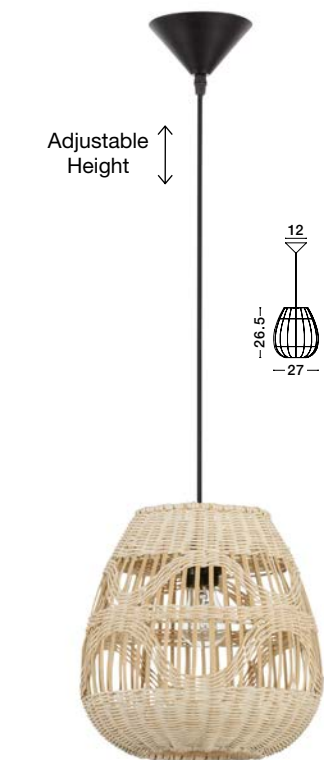

Adjustable Height

MARLO - 9586505
 Natural Rattan
 Black Fabric Wire & Base
 LED E27 1x12 Watt 230 Volt
 IP20 Bulb Excluded
 D: 30 H1: 30 H2: 185 cm

Adjustable Height

MARLO - 9586504
 Natural Rattan
 Black Fabric Wire & Base
 LED E27 1x12 Watt 230 Volt
 IP20 Bulb Excluded
 D: 46 H1: 46 H2: 200 cm

Adjustable Height

MARLO - 9586501
 Natural Rattan
 Black Fabric Wire & Base
 LED E27 1x12 Watt 230 Volt
 IP20 Bulb Excluded
 D: 30 H1: 35 H2: 185 cm

Adjustable Height

MARLO - 9586500
 Natural Rattan
 Black Fabric Wire & Base
 LED E27 1x12 Watt 230 Volt
 IP20 Bulb Excluded
 D: 27 H1: 26.5 H2: 180 cm