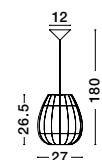

Adjustable Height

MARLO - 9586505
 Natural Rattan
 Black Fabric Wire & Base
 LED E27 1x12 Watt 230 Volt
 IP20 Bulb Excluded
 D: 30 H1: 30 H2: 185 cm

Adjustable Height

MARLO - 9586504
 Natural Rattan
 Black Fabric Wire & Base
 LED E27 1x12 Watt 230 Volt
 IP20 Bulb Excluded
 D: 46 H1: 46 H2: 200 cm

Adjustable Height

MARLO - 9586501
 Natural Rattan
 Black Fabric Wire & Base
 LED E27 1x12 Watt 230 Volt
 IP20 Bulb Excluded
 D: 30 H1: 35 H2: 185 cm

Adjustable Height

MARLO - 9586500
 Natural Rattan
 Black Fabric Wire & Base
 LED E27 1x12 Watt 230 Volt
 IP20 Bulb Excluded
 D: 27 H1: 26.5 H2: 180 cm